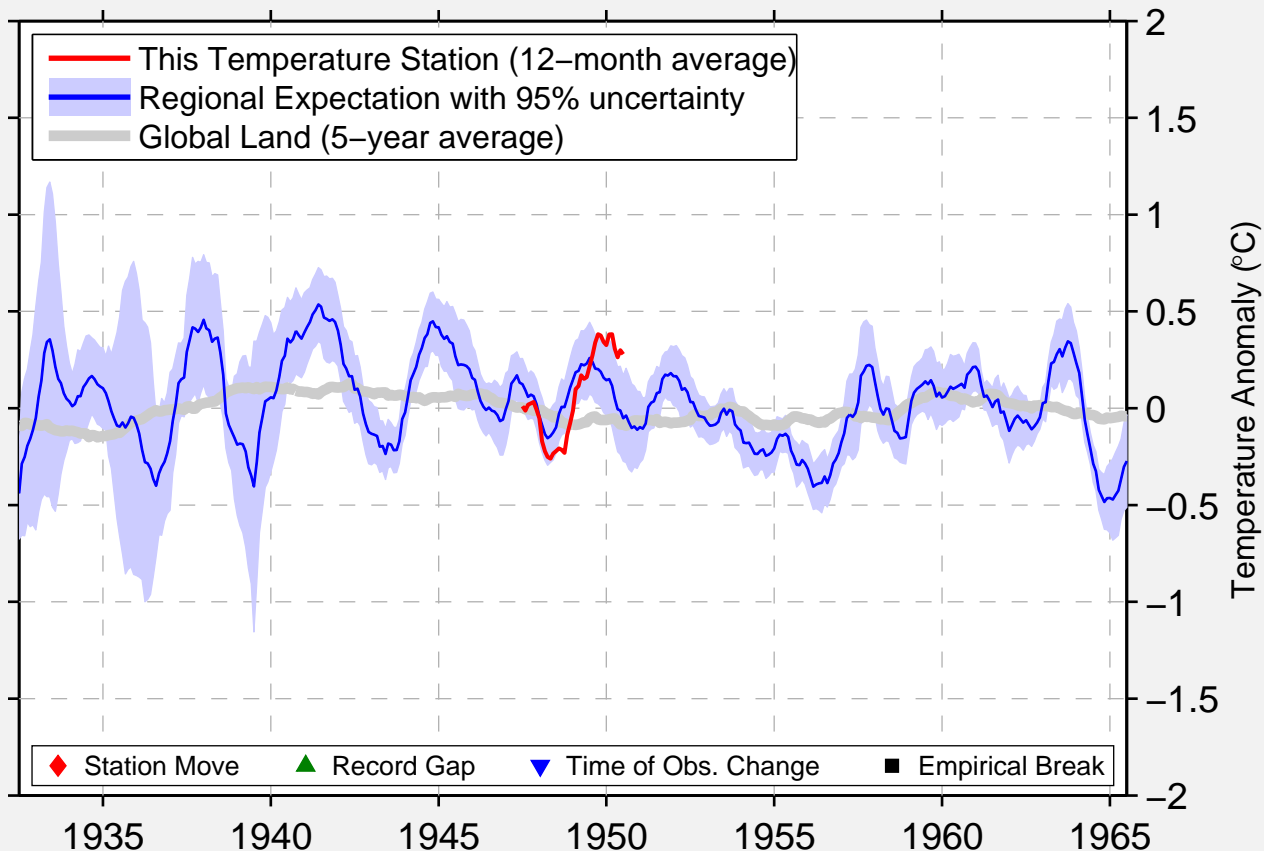

PORT-BOUET

5.250 N, 3.930 W (Cote D'Ivoire)

Data Quality Controlled and Aligned at Breakpoints

Berkeley Earth