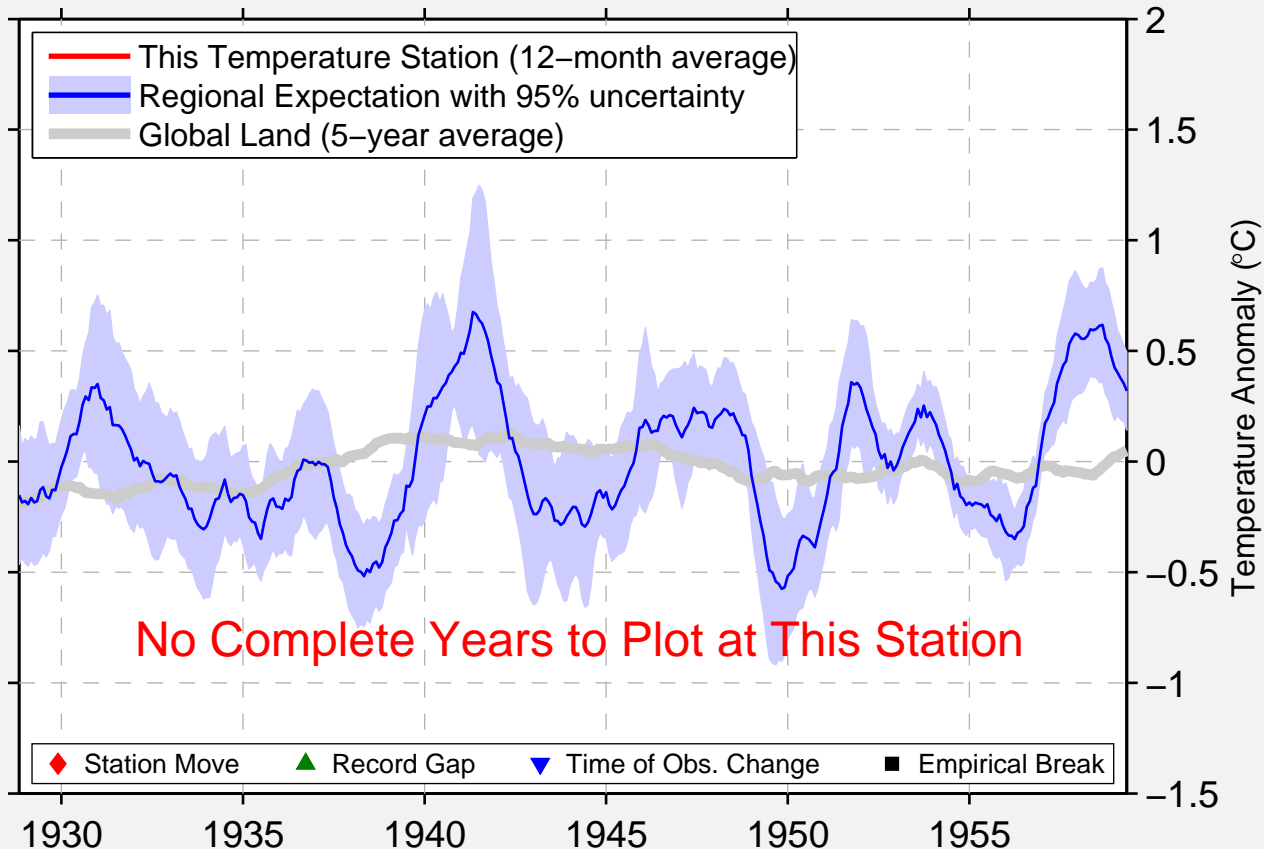

# SIXAOLA COSTA RICA

9.516 N, 82.650 W (Costa Rica)

No Complete Years to Plot at This Station

◆ Station Move    ▲ Record Gap    ▼ Time of Obs. Change    ■ Empirical Break