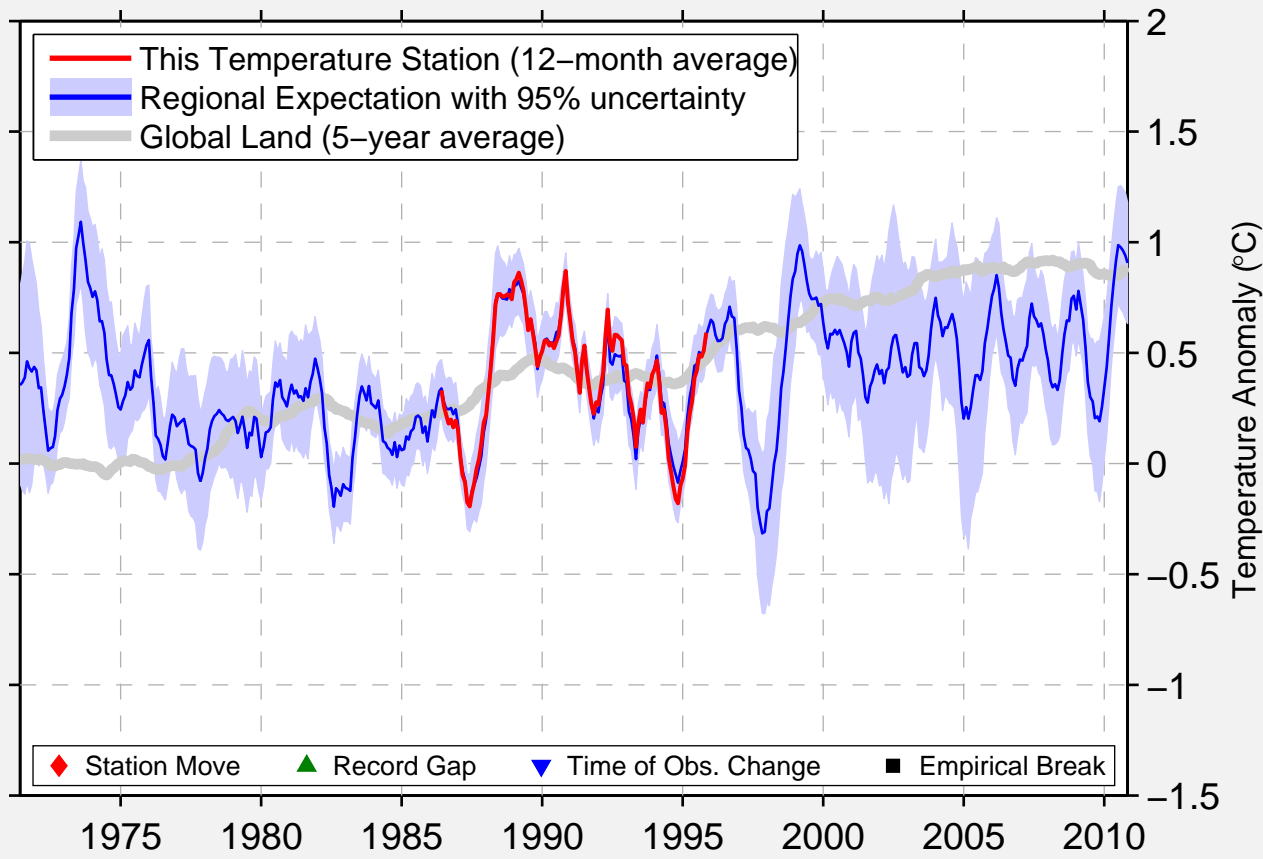

# MANGAIA ISLAND

21.917 S, 157.950 W (Cook Islands [New Zealand])

Data Quality Controlled and Aligned at Breakpoints

Berkeley Earth