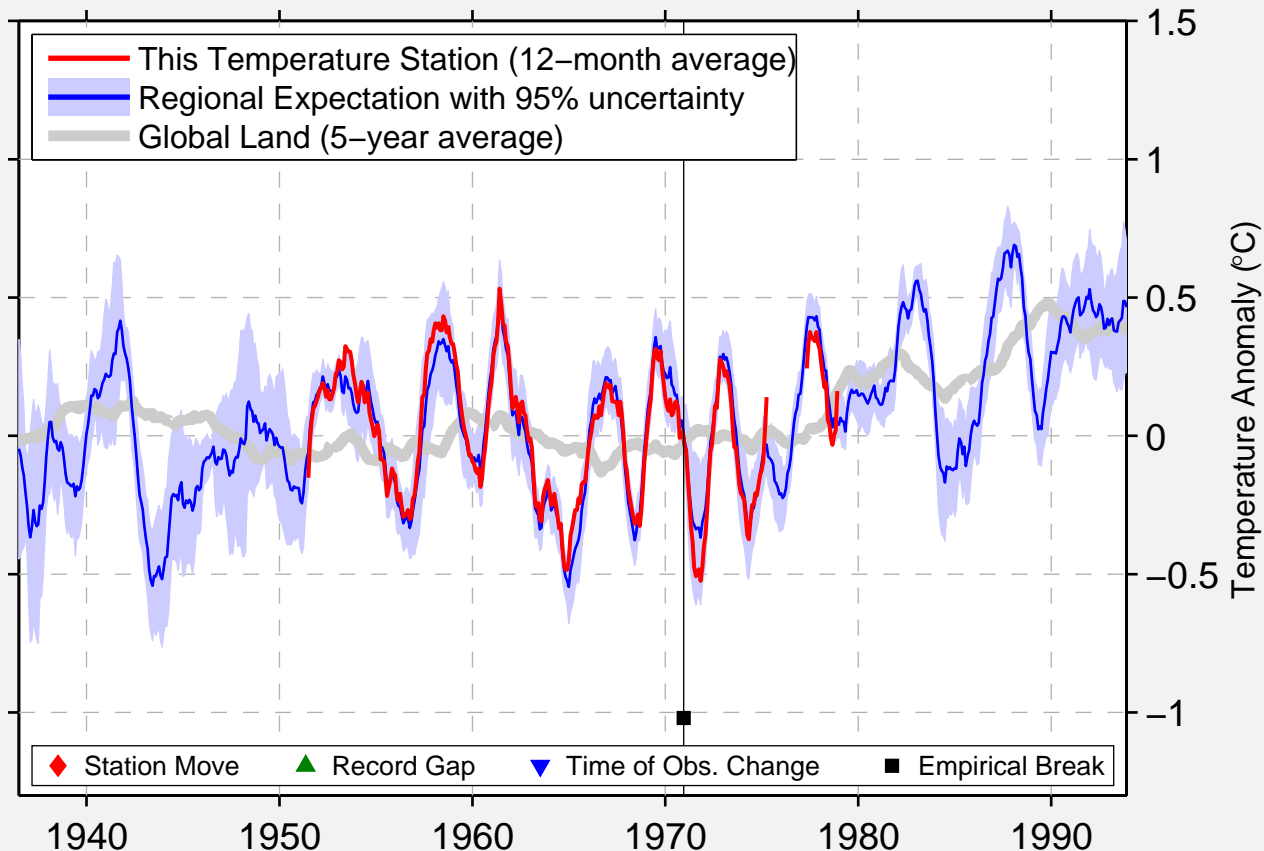

MORONI/GRANDE-COMORE

11.700 S, 43.200 E (Comoros)

Data Quality Controlled and Aligned at Breakpoints

Berkeley Earth