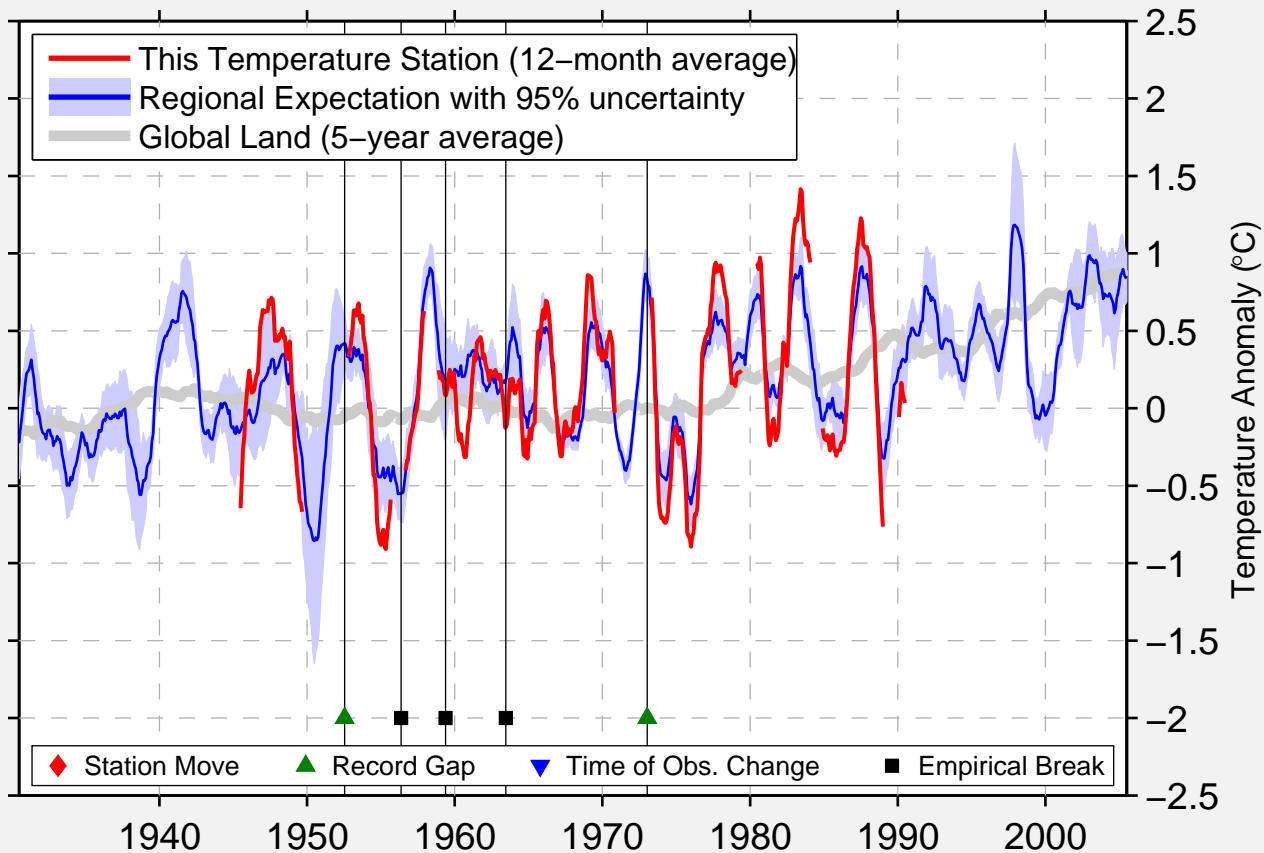

APTO CAMILO

7.930 N, 72.520 W (Colombia)

Data Quality Controlled and Aligned at Breakpoints

Berkeley Earth