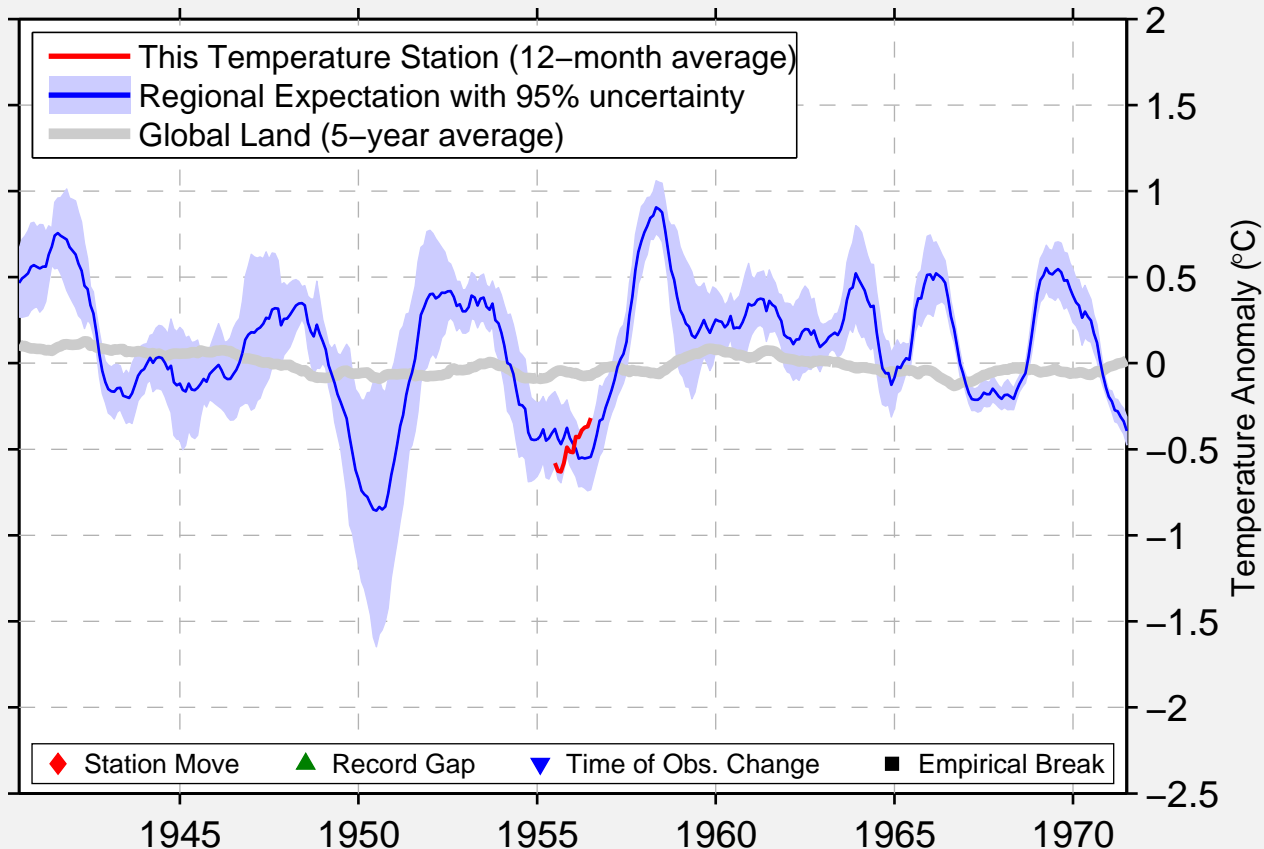

SALAZAR

7.770 N, 72.820 W (Colombia)

Data Quality Controlled and Aligned at Breakpoints

Berkeley Earth