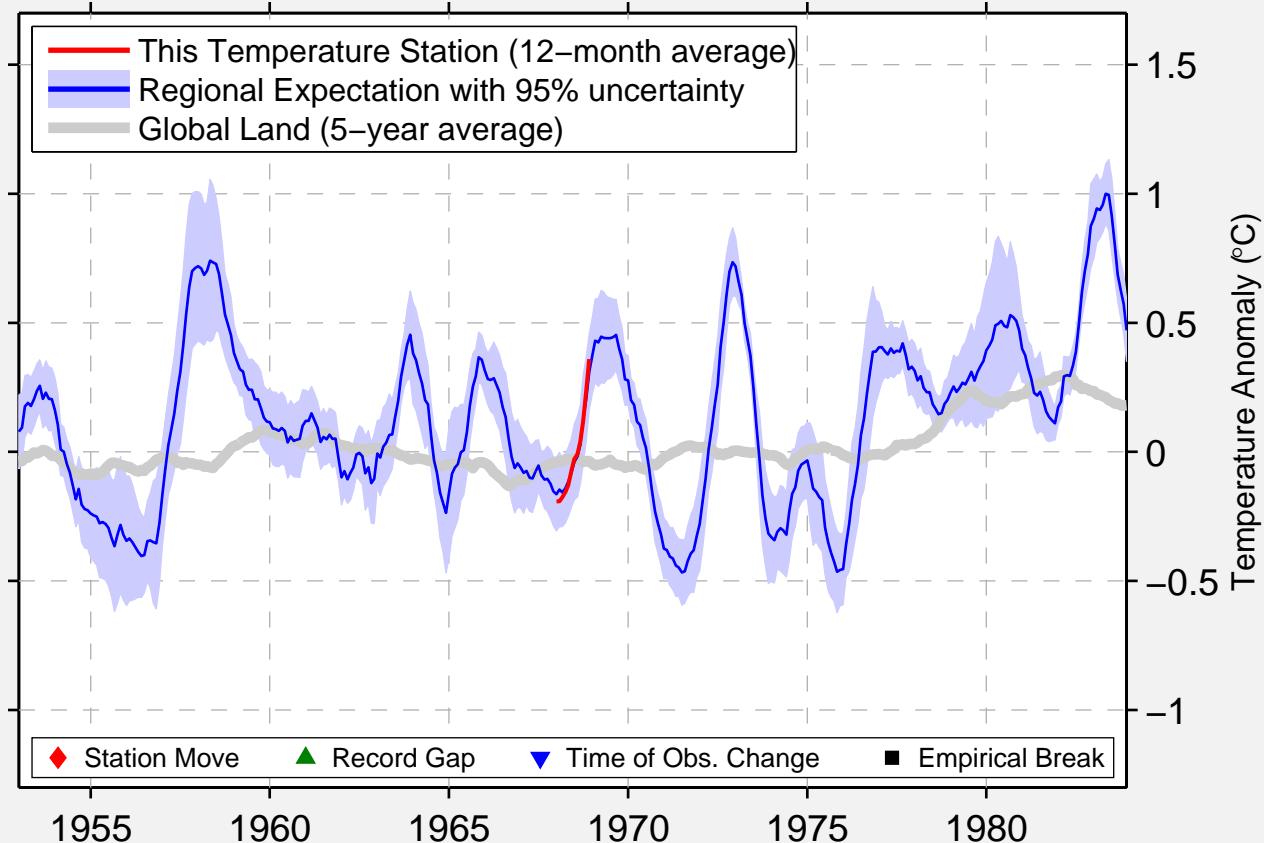

ALTO CURICHE

7.050 N, 76.350 W (Colombia)

Data Quality Controlled and Aligned at Breakpoints

Berkeley Earth