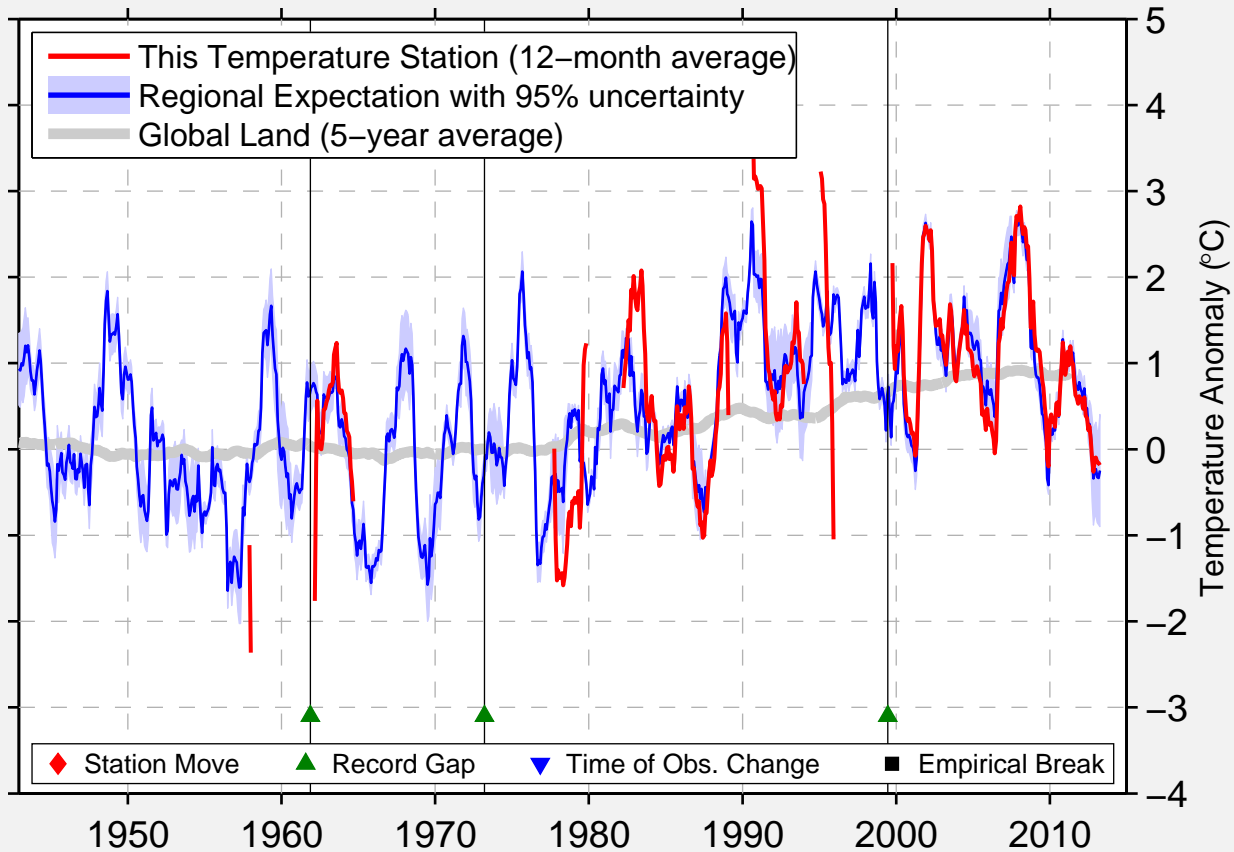

XIAOERGOU

49.200 N, 123.717 E (China)

Data Quality Controlled and Aligned at Breakpoints

Berkeley Earth