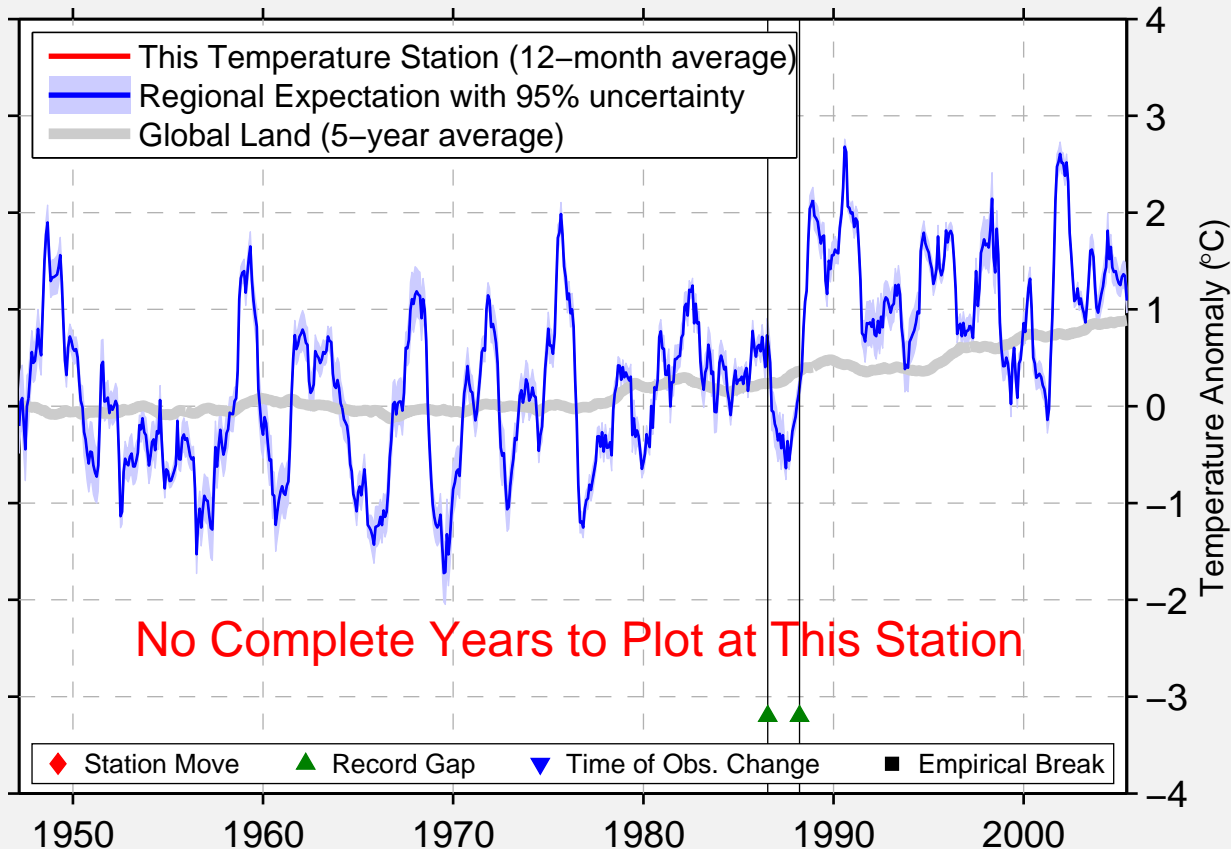

# LONG-ZHEN

48.650 N, 126.667 E (China)

Data Quality Controlled and Aligned at Breakpoints

Berkeley Earth