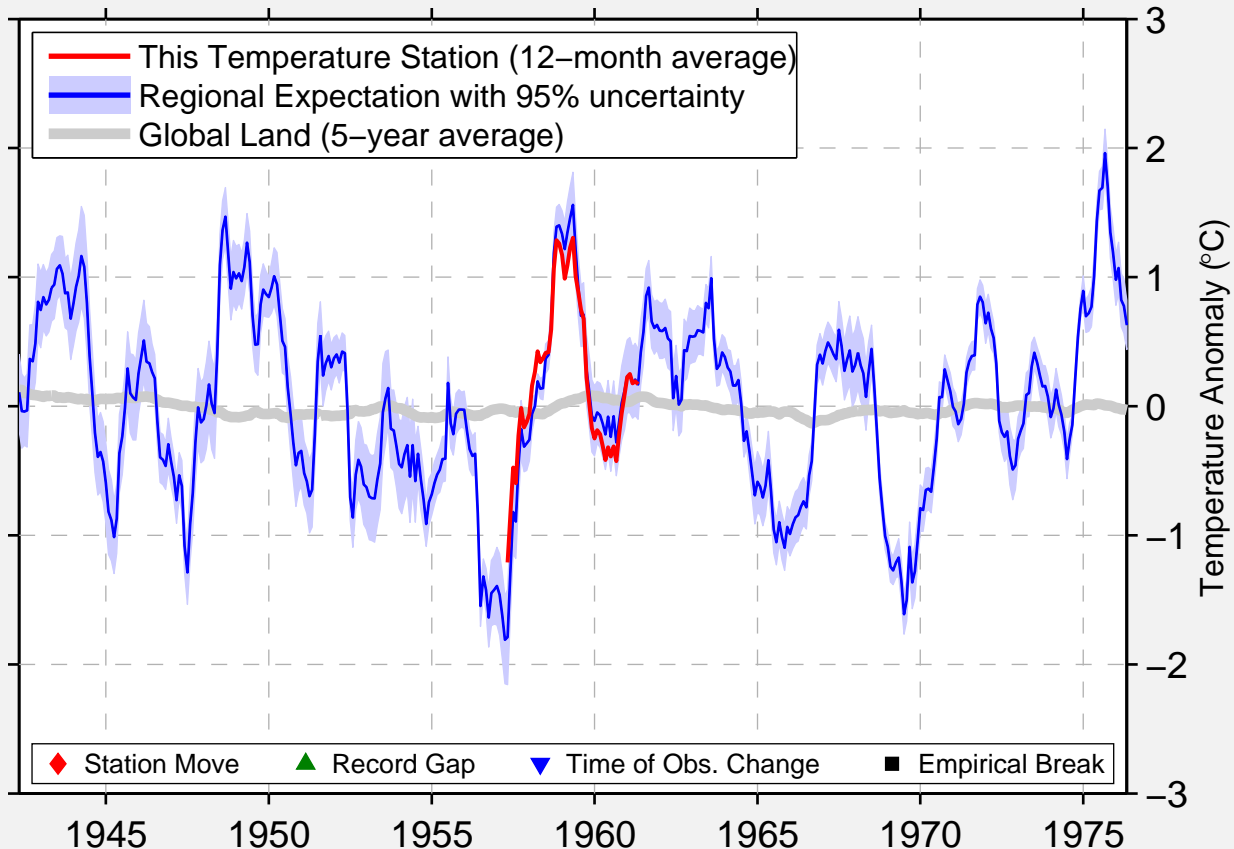

YA-LU /CHALANIUN

48.000 N, 122.733 E (China)

Data Quality Controlled and Aligned at Breakpoints

Berkeley Earth