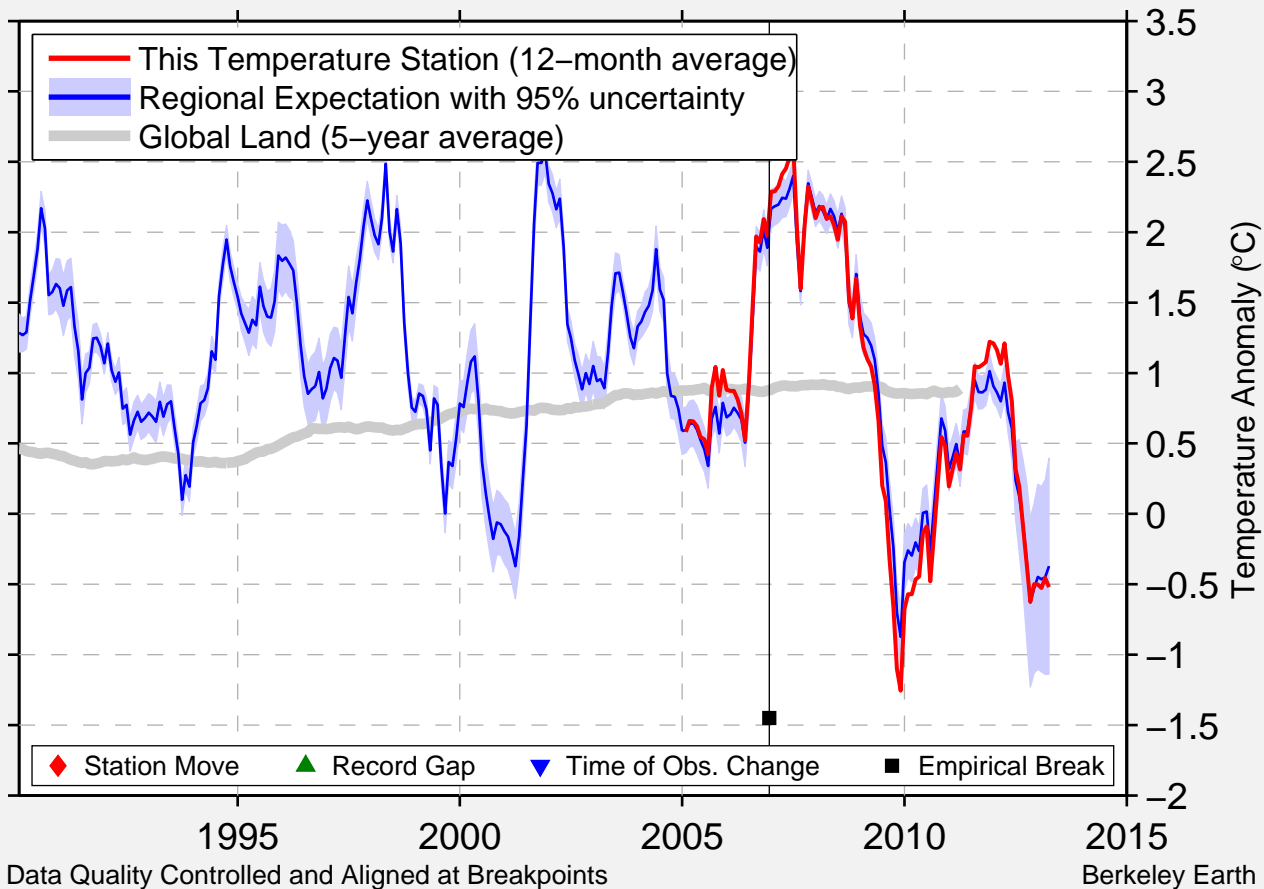

# HARBIN TAIPING

46.017 N, 126.583 E (China)

Data Quality Controlled and Aligned at Breakpoints

Berkeley Earth