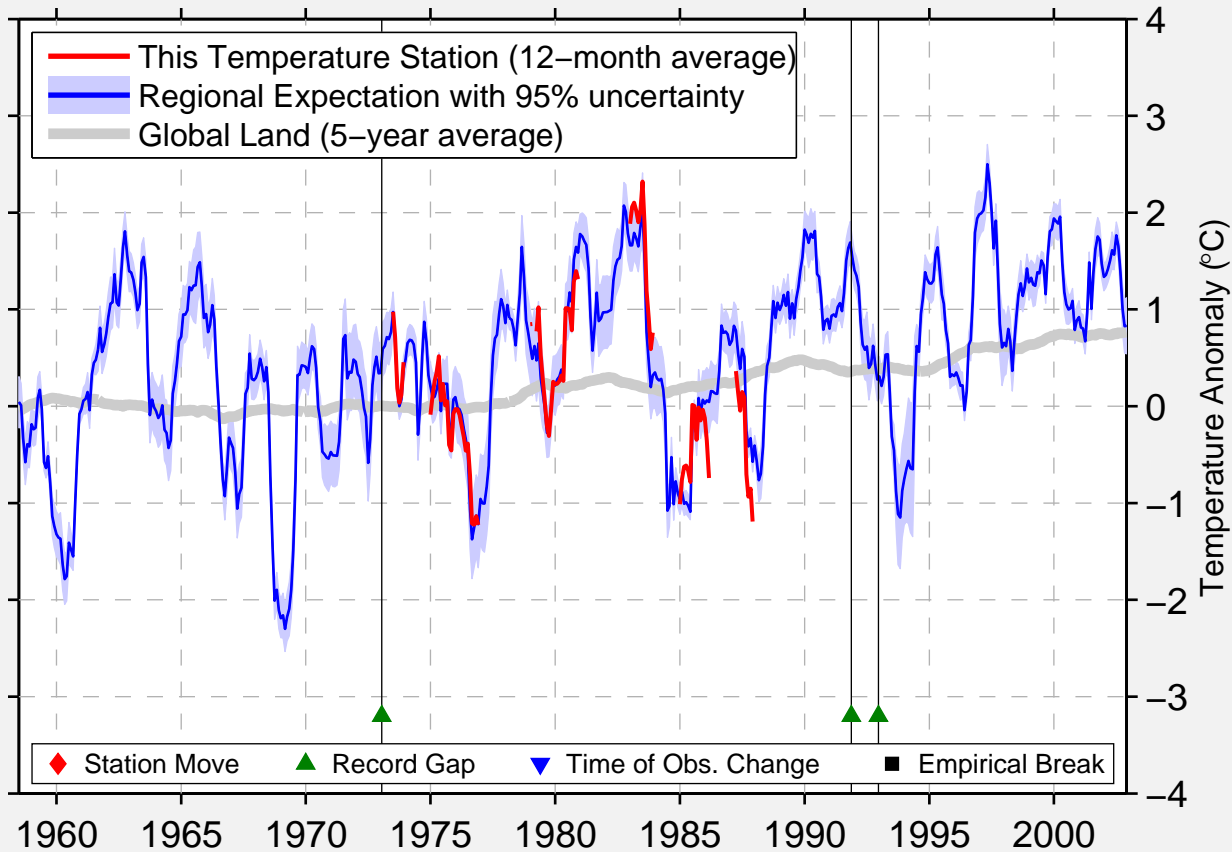

PA-ERH-LU-K'O MTN

45.950 N, 82.567 E (China)

Data Quality Controlled and Aligned at Breakpoints

Berkeley Earth