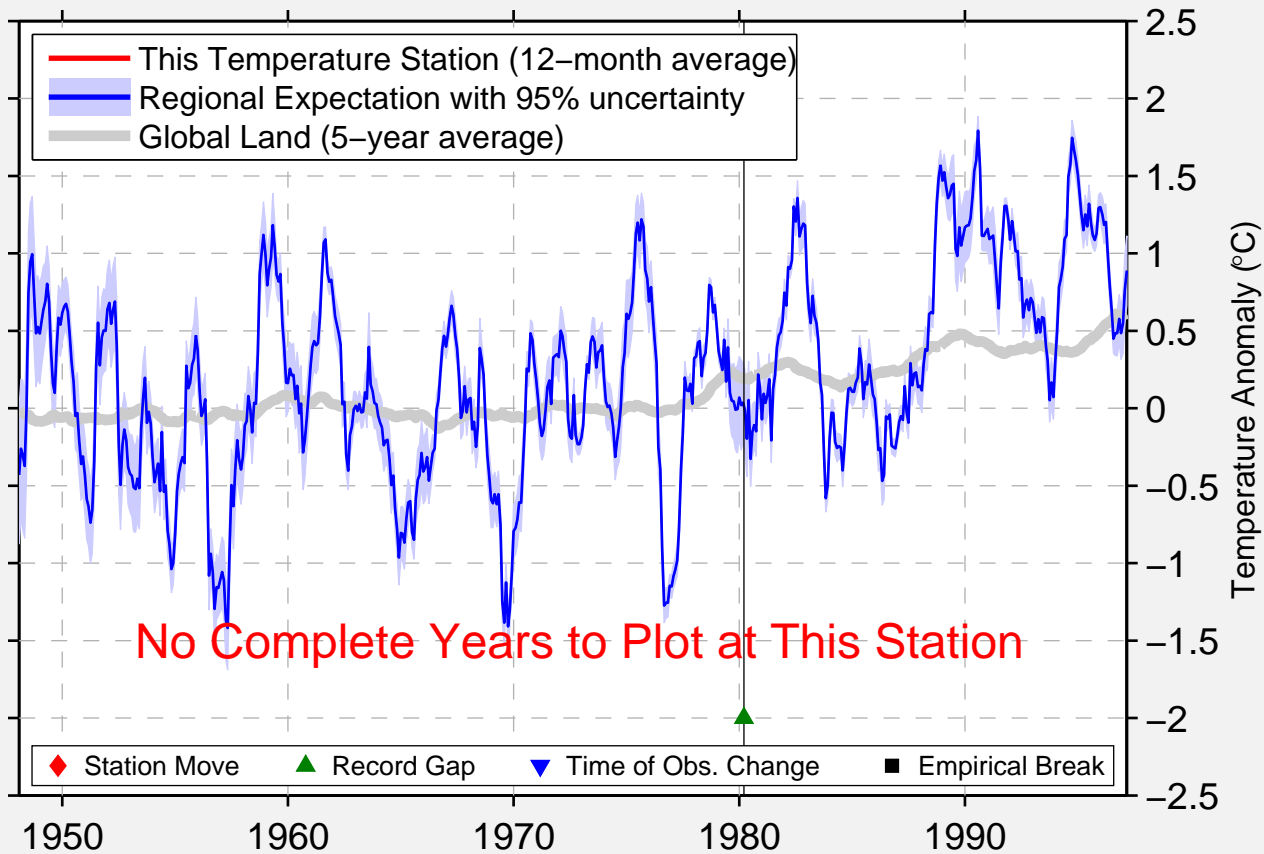

# LUO-ZI-GOU

43.717 N, 130.317 E (China)

No Complete Years to Plot at This Station

◆ Station Move    ▲ Record Gap    ▼ Time of Obs. Change    ■ Empirical Break