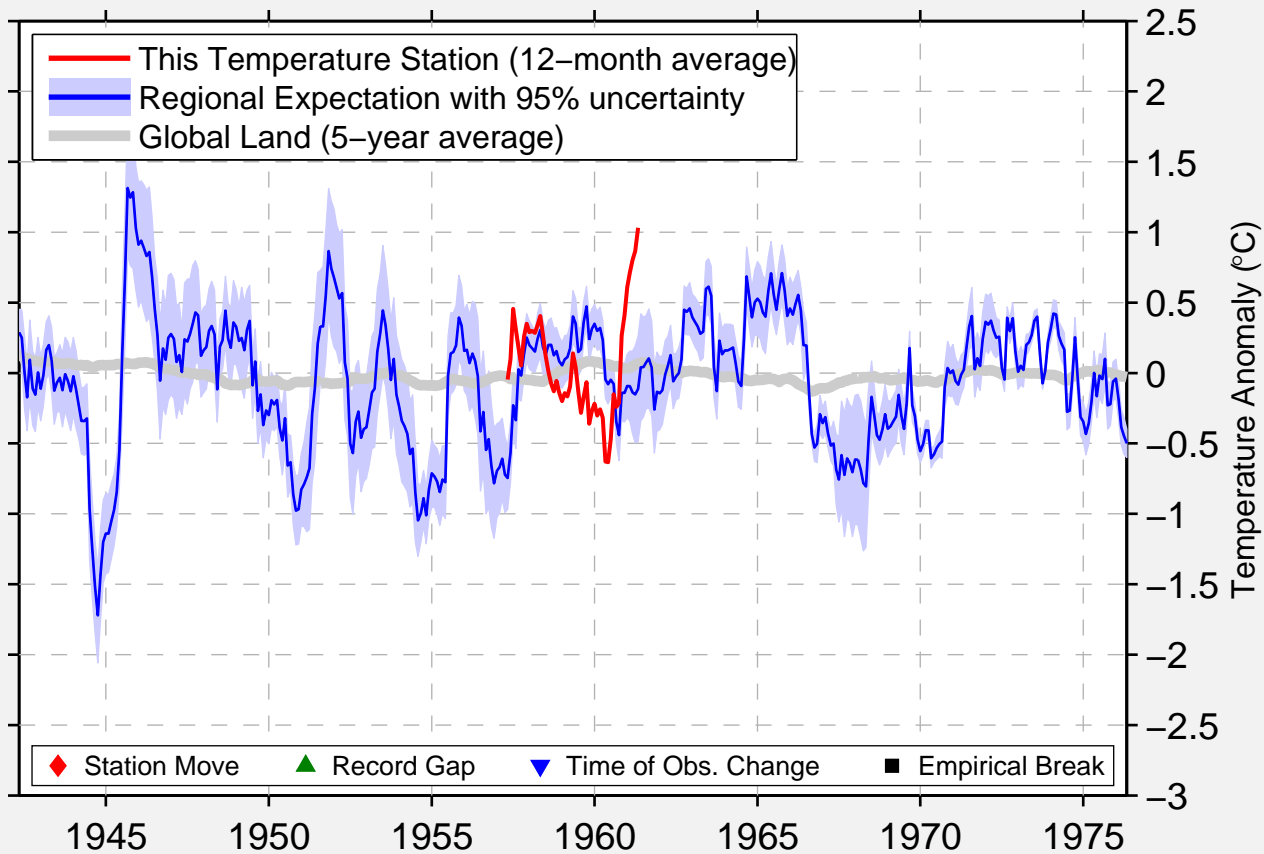

XING-XING-XIA

41.783 N, 95.133 E (China)

Data Quality Controlled and Aligned at Breakpoints

Berkeley Earth