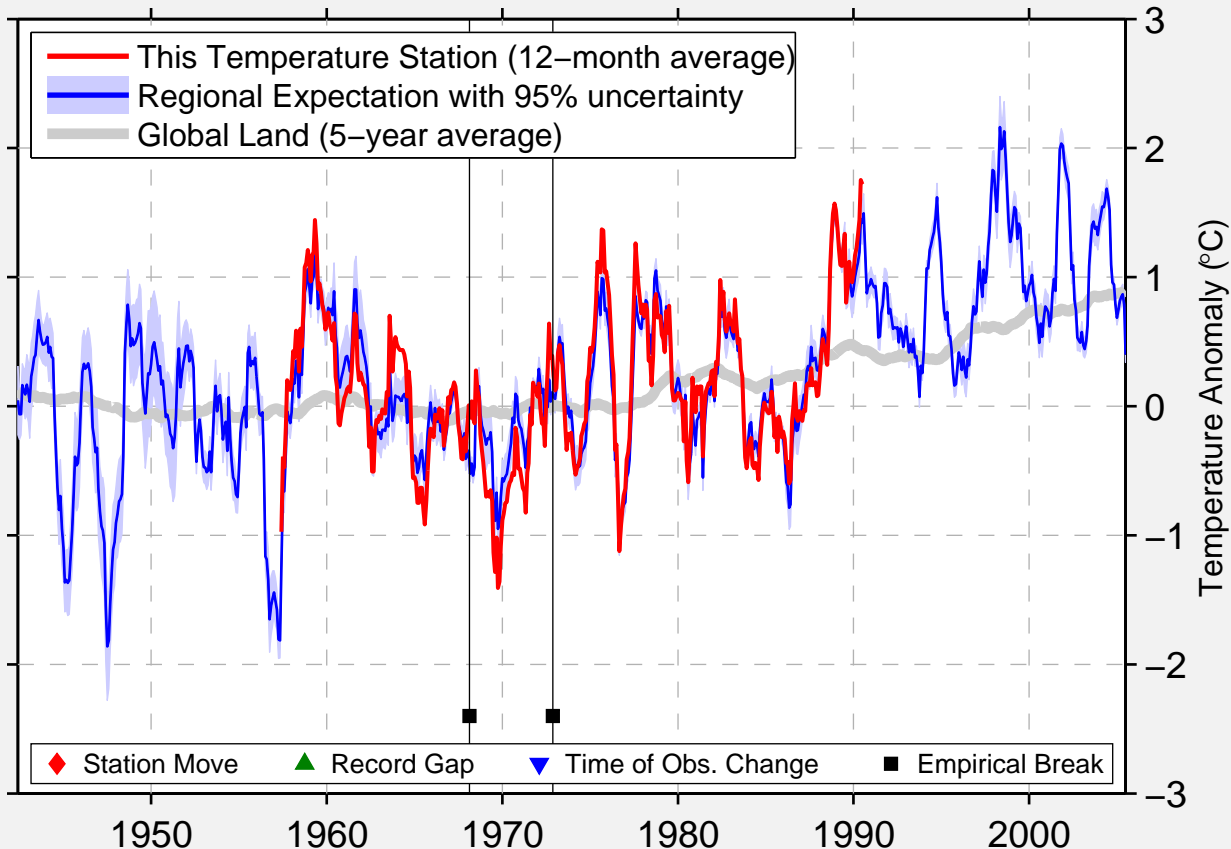

CHANGBAI

41.350 N, 128.300 E (China)

Data Quality Controlled and Aligned at Breakpoints

Berkeley Earth