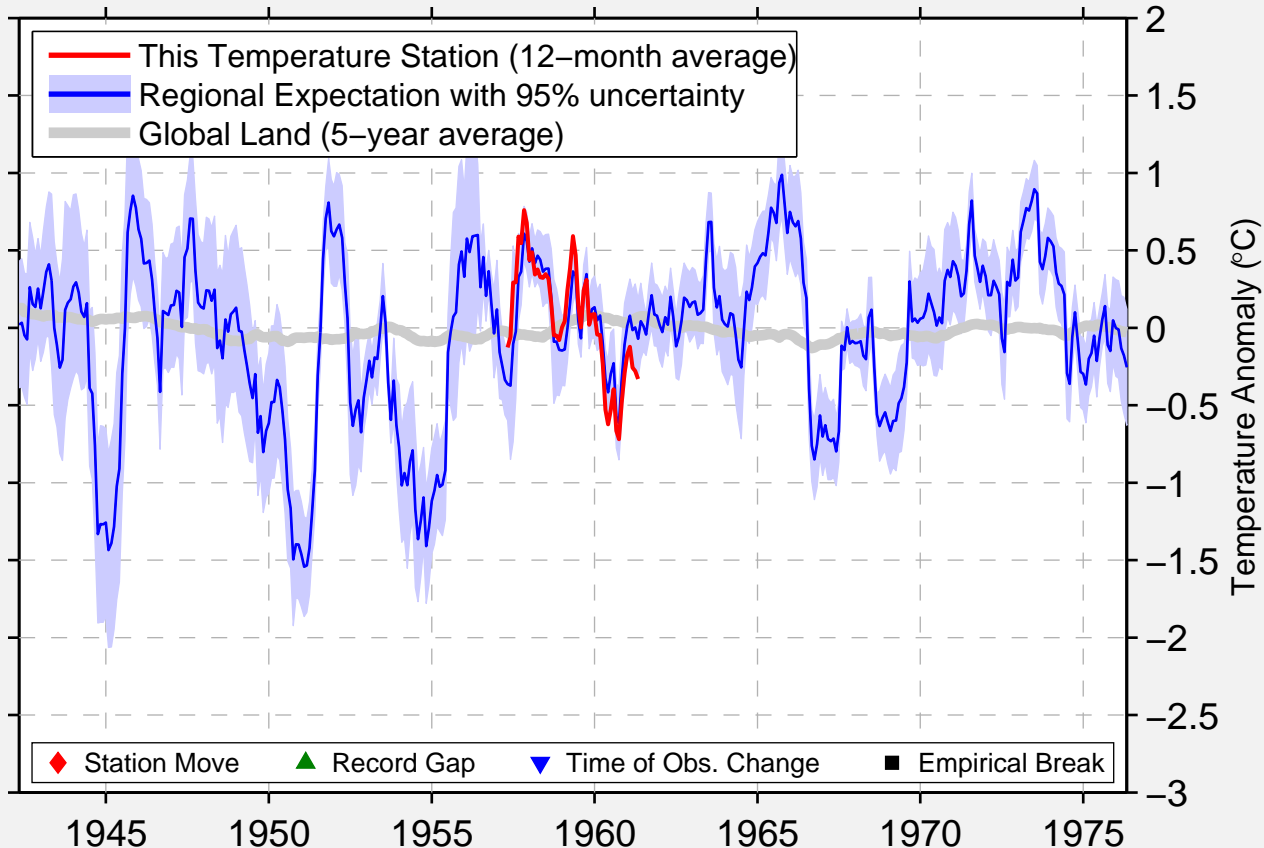

# WEN-SU

41.267 N, 80.233 E (China)

Data Quality Controlled and Aligned at Breakpoints

Berkeley Earth