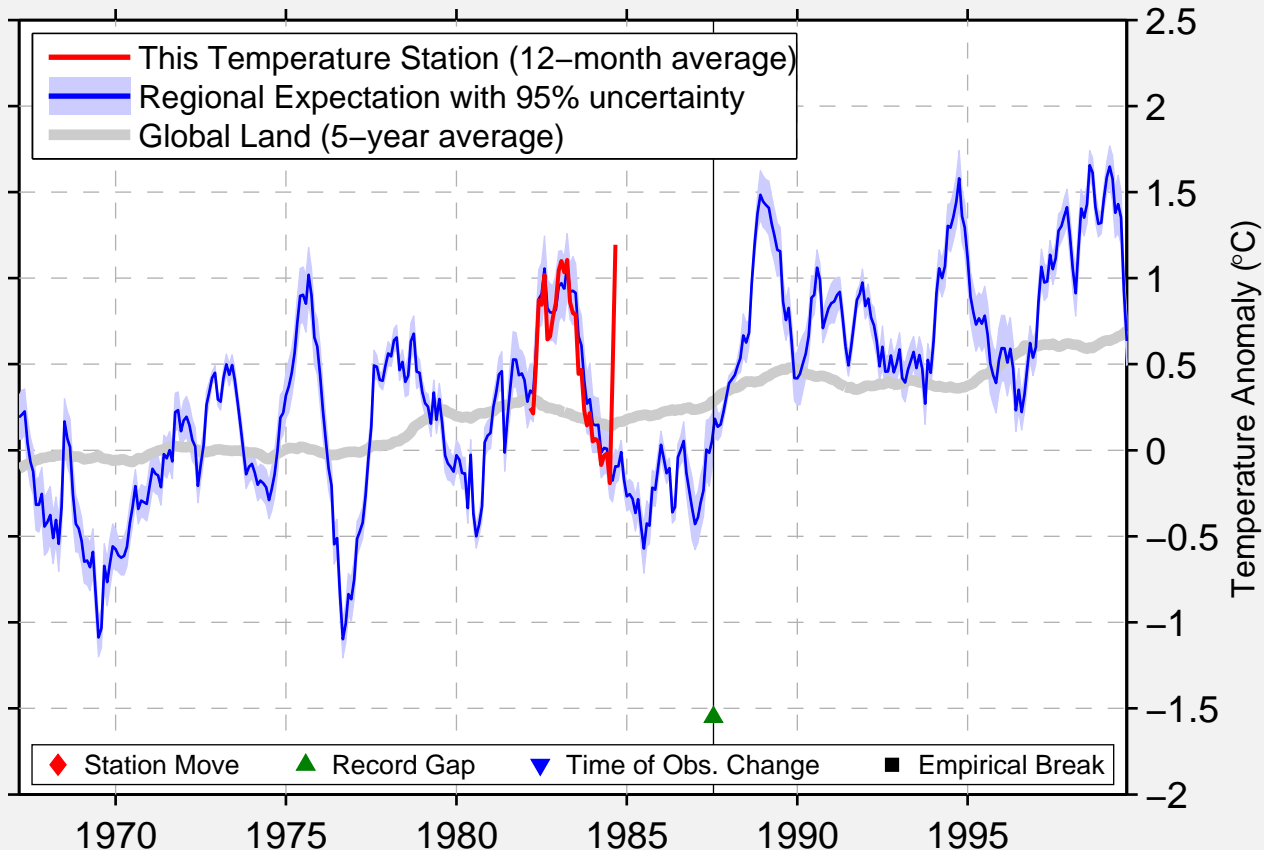

SUIZHONG

40.350 N, 120.350 E (China)

Data Quality Controlled and Aligned at Breakpoints

Berkeley Earth