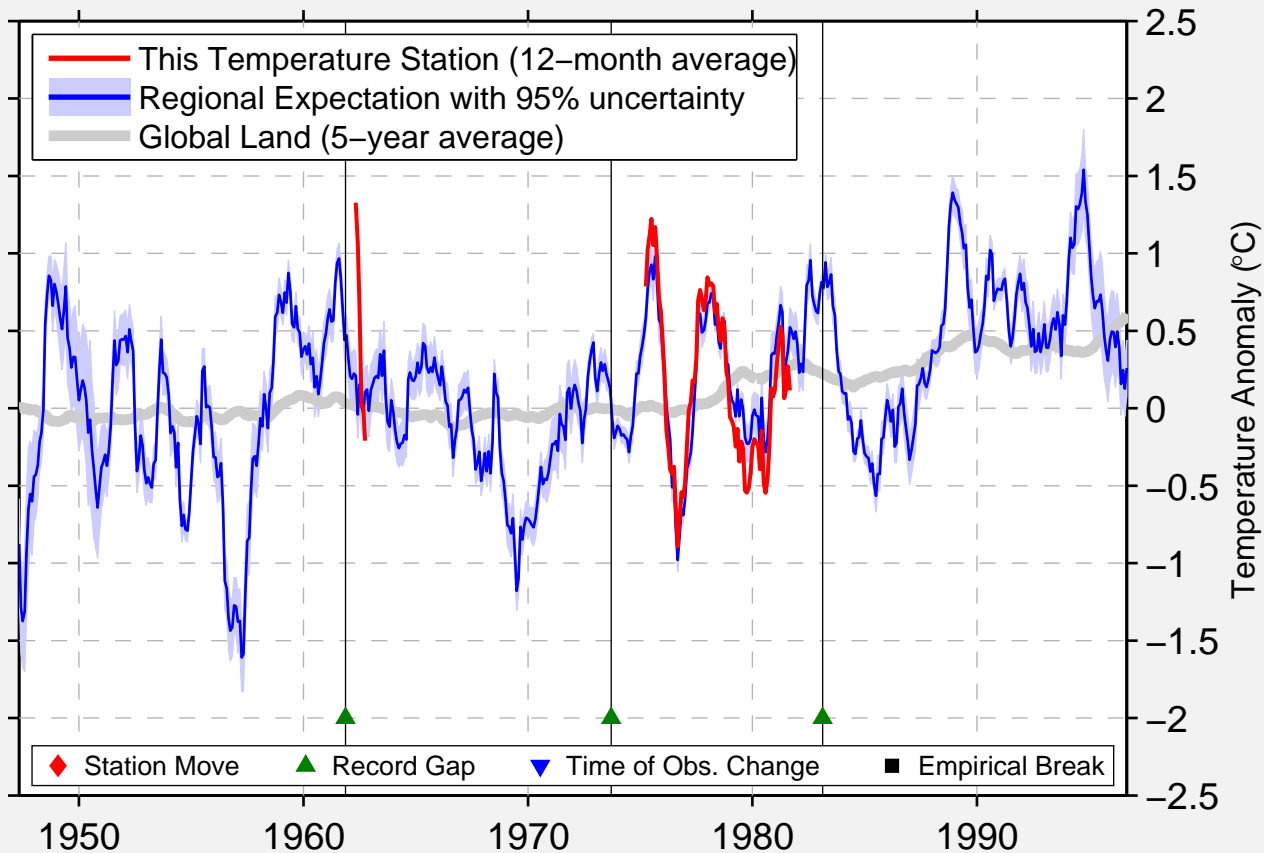

# ZUNHUA

40.200 N, 117.967 E (China)

Data Quality Controlled and Aligned at Breakpoints

Berkeley Earth