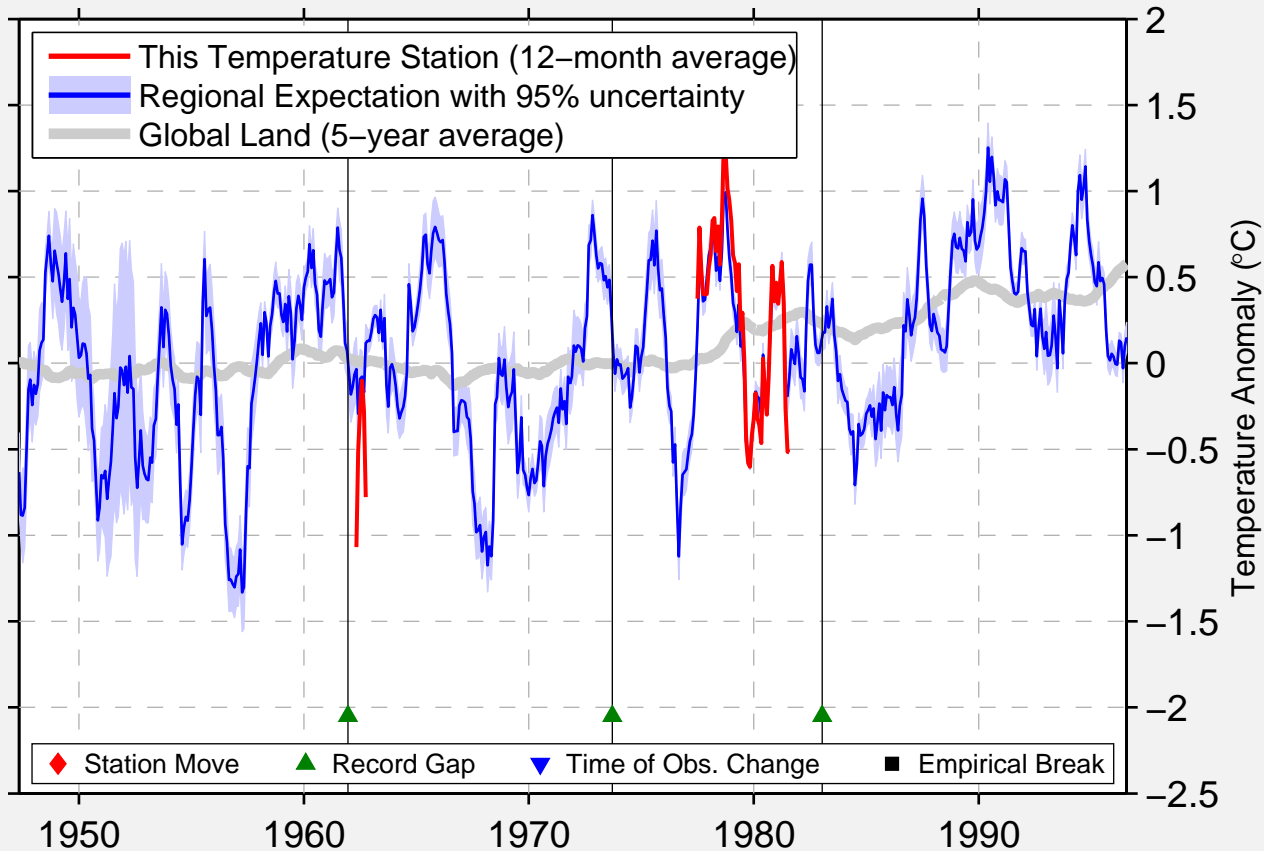

# YOU-YU

40.167 N, 112.333 E (China)

Data Quality Controlled and Aligned at Breakpoints

Berkeley Earth