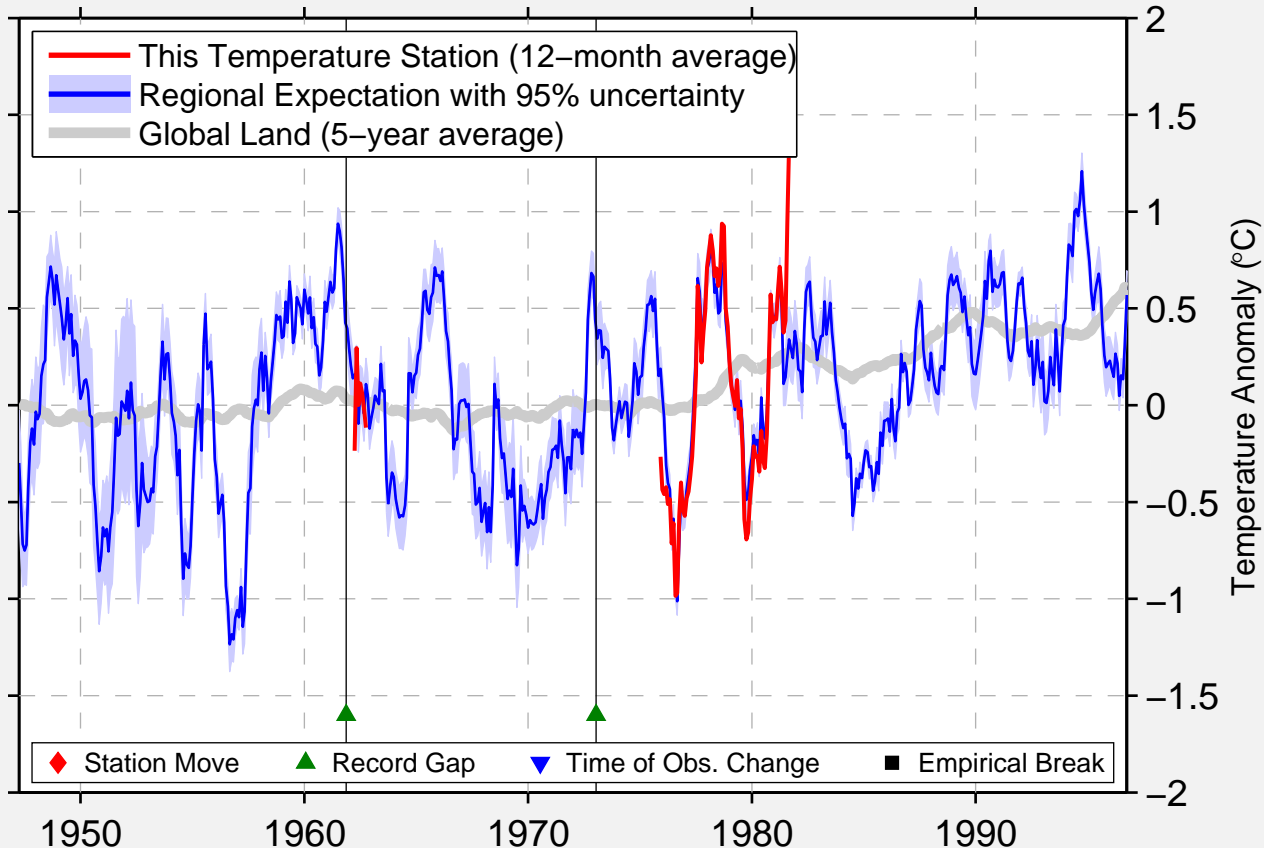

YANGQUAN

37.817 N, 113.567 E (China)

Data Quality Controlled and Aligned at Breakpoints

Berkeley Earth