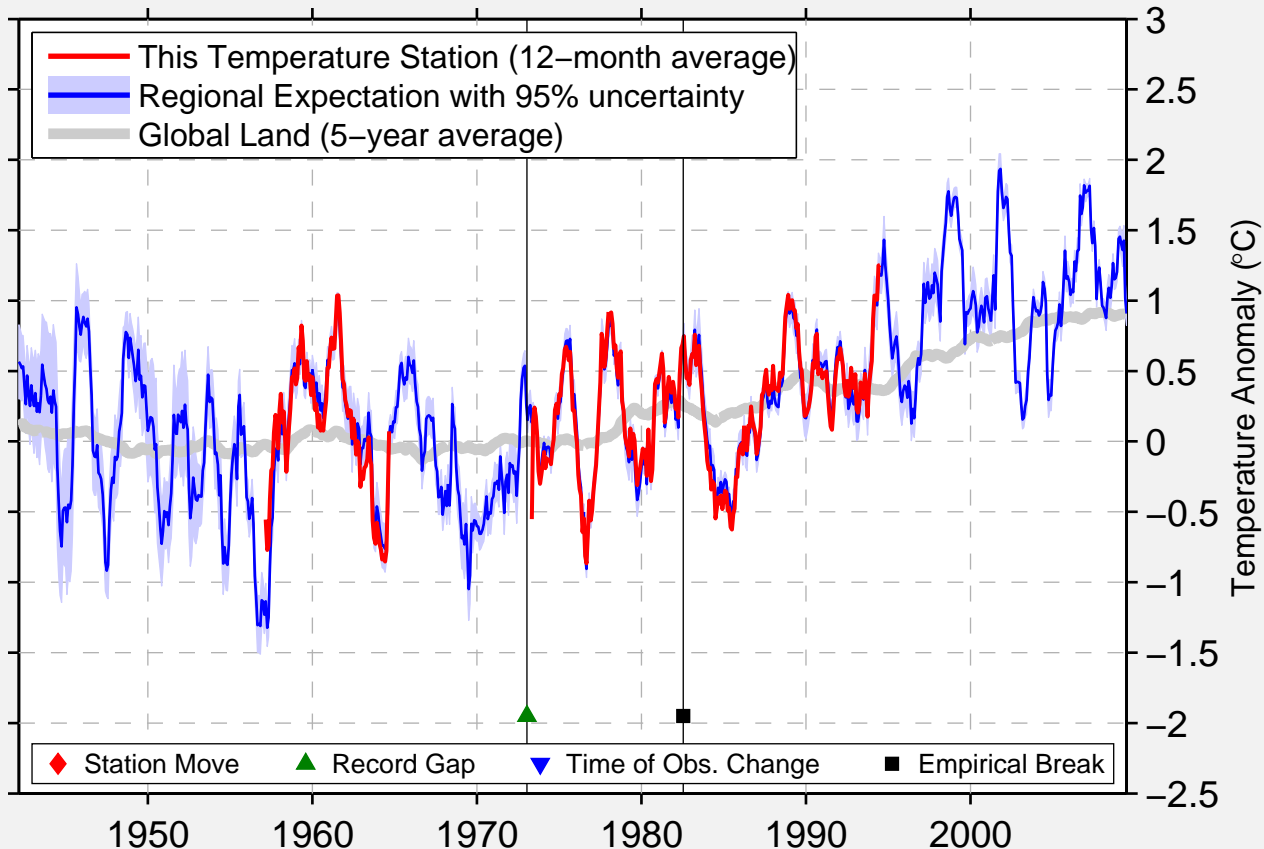

DEZHOU

37.433 N, 116.317 E (China)

Data Quality Controlled and Aligned at Breakpoints

Berkeley Earth