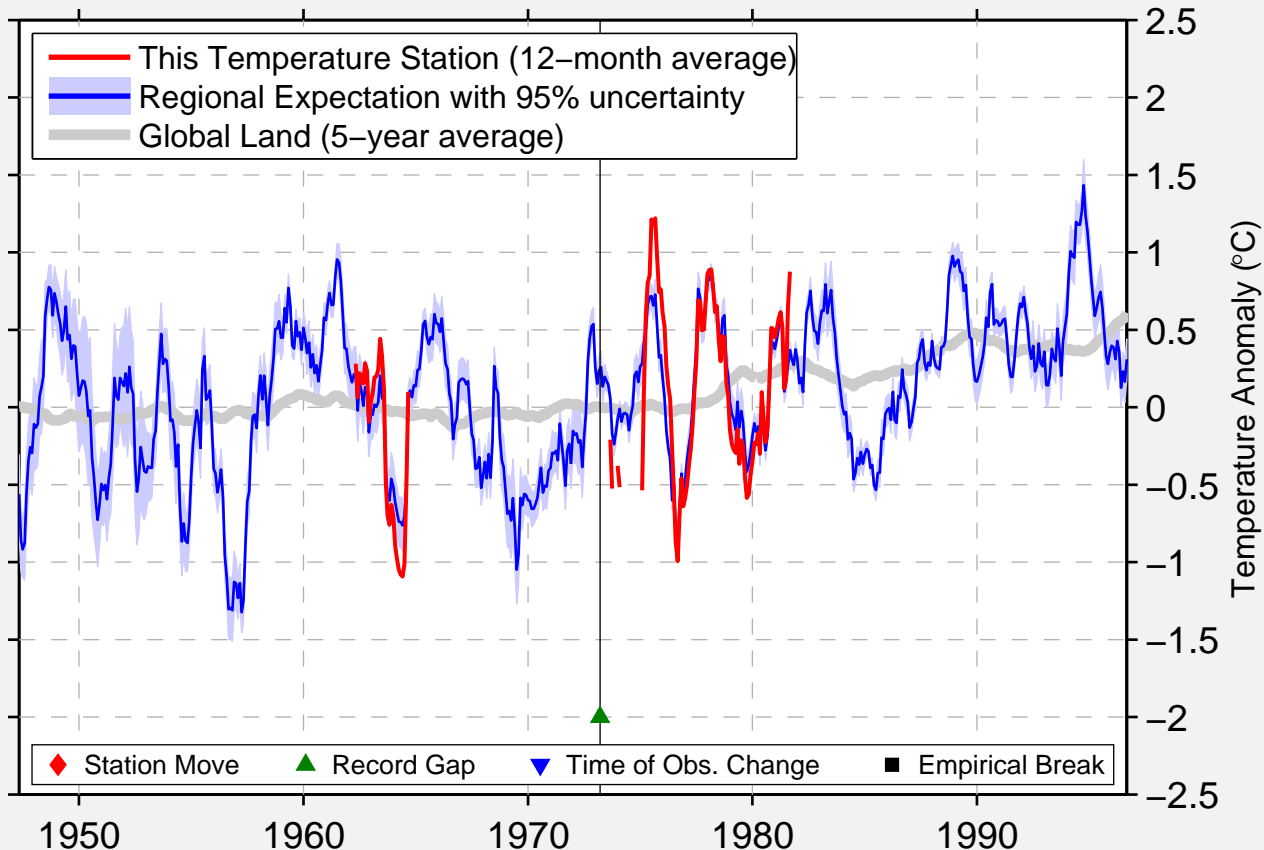

NANGONG

37.367 N, 115.383 E (China)

Data Quality Controlled and Aligned at Breakpoints

Berkeley Earth