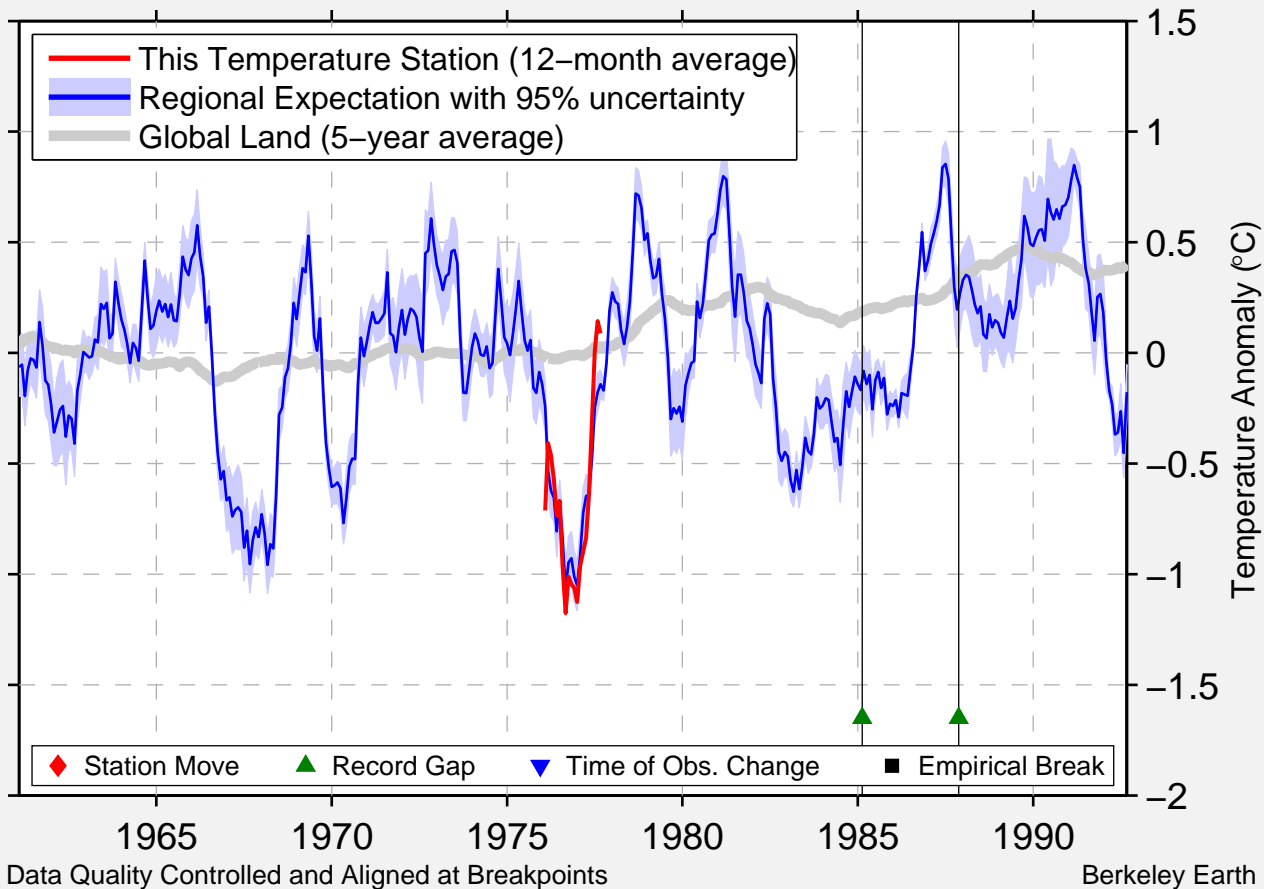

MINHE

36.333 N, 102.833 E (China)

Data Quality Controlled and Aligned at Breakpoints

Berkeley Earth