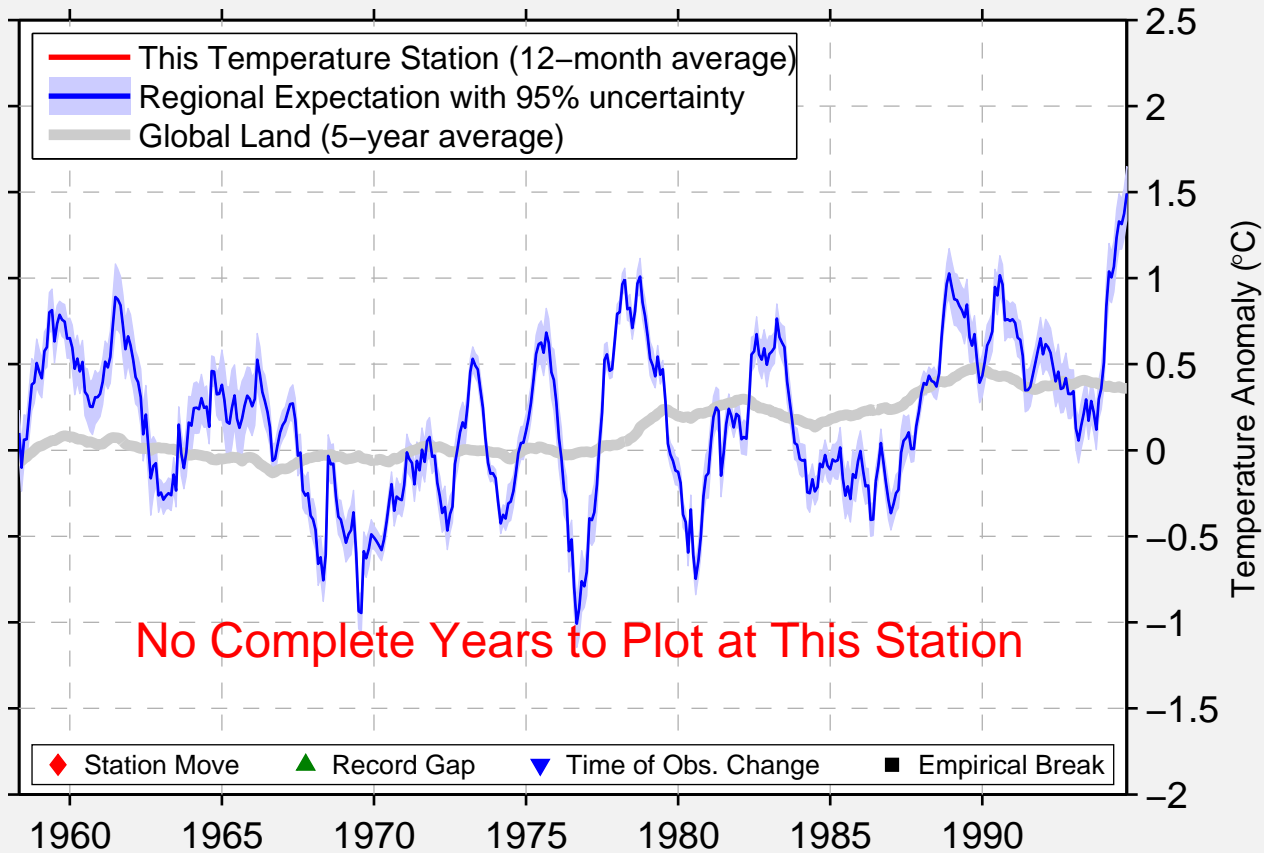

QIAN-LI ISLAND

36.267 N, 121.383 E (China)

Data Quality Controlled and Aligned at Breakpoints

Berkeley Earth