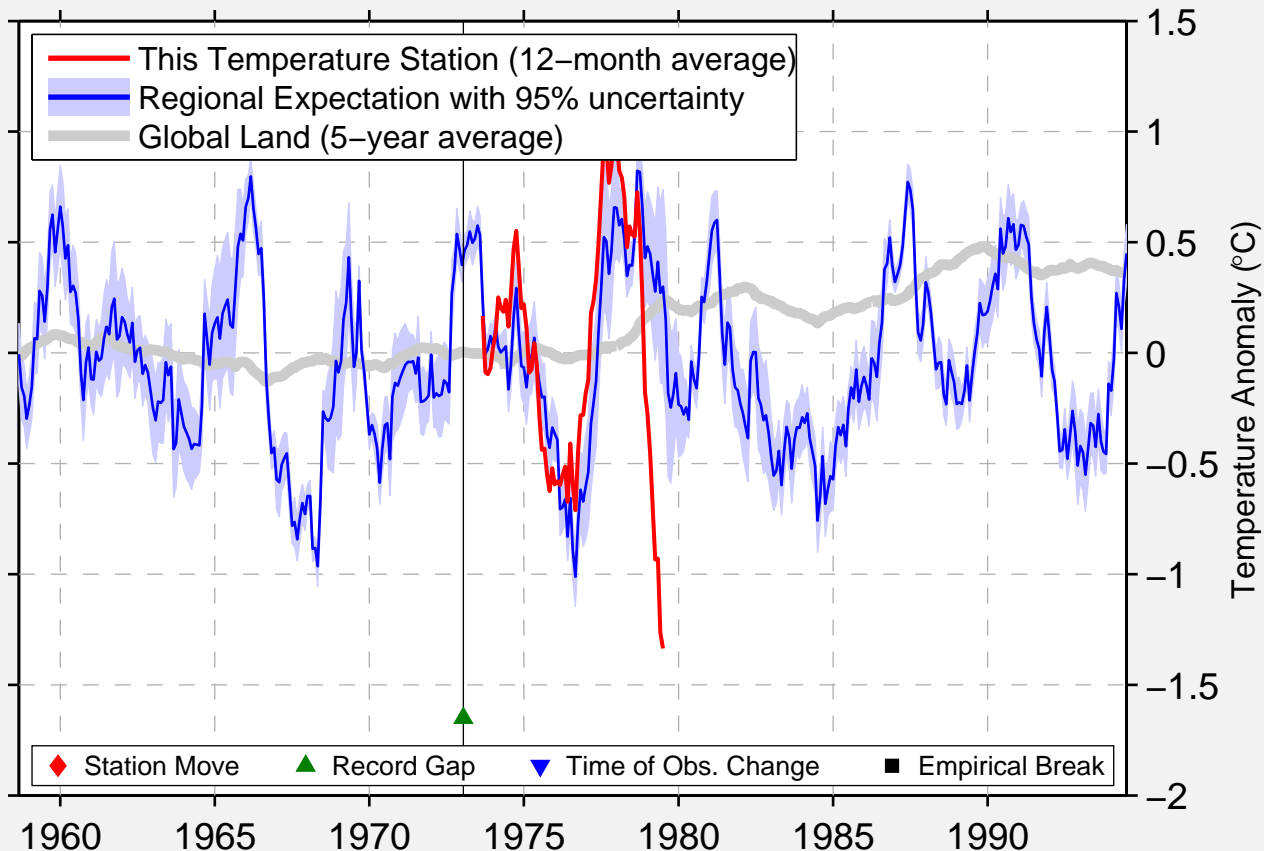

CUI-MU

34.800 N, 107.867 E (China)

Data Quality Controlled and Aligned at Breakpoints

Berkeley Earth