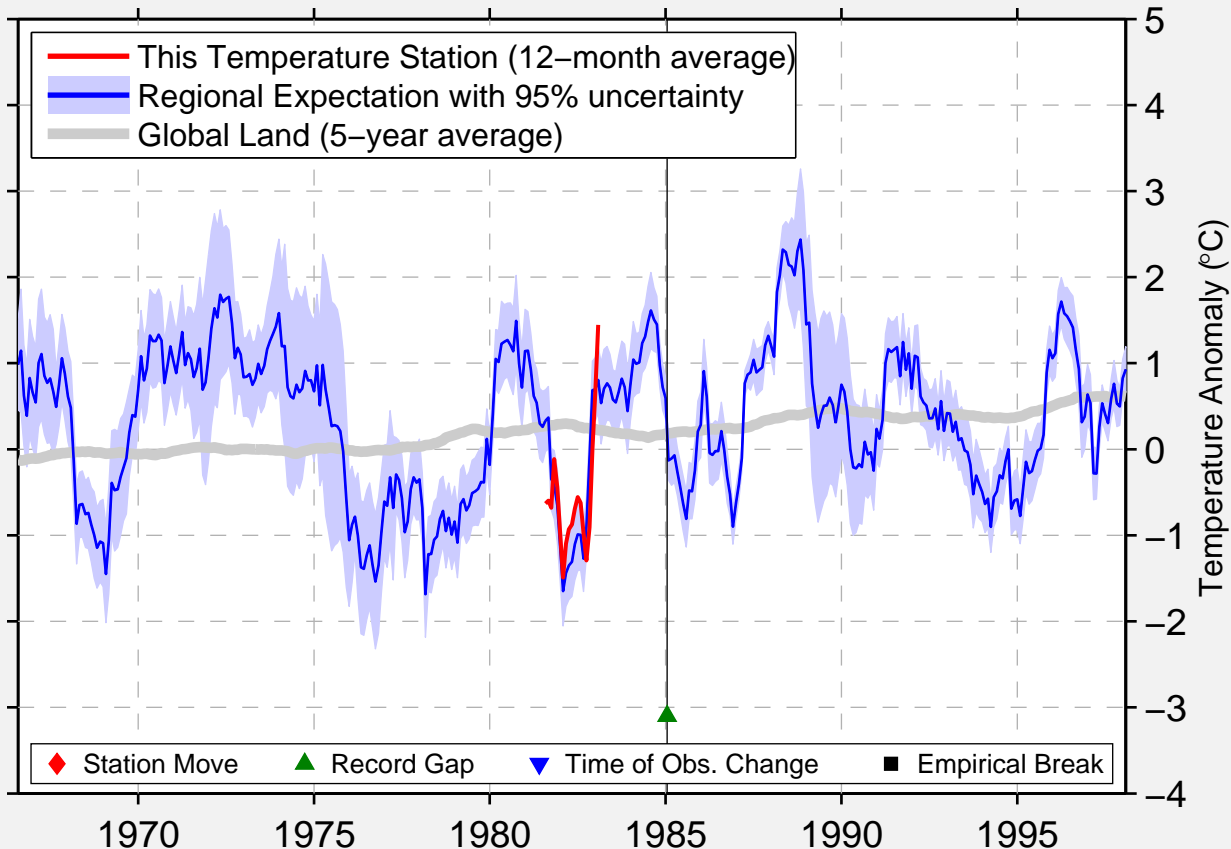

# AWS: MEELY (8915)

78.500 S, 170.200 E ([Missing])

Data Quality Controlled and Aligned at Breakpoints

Berkeley Earth