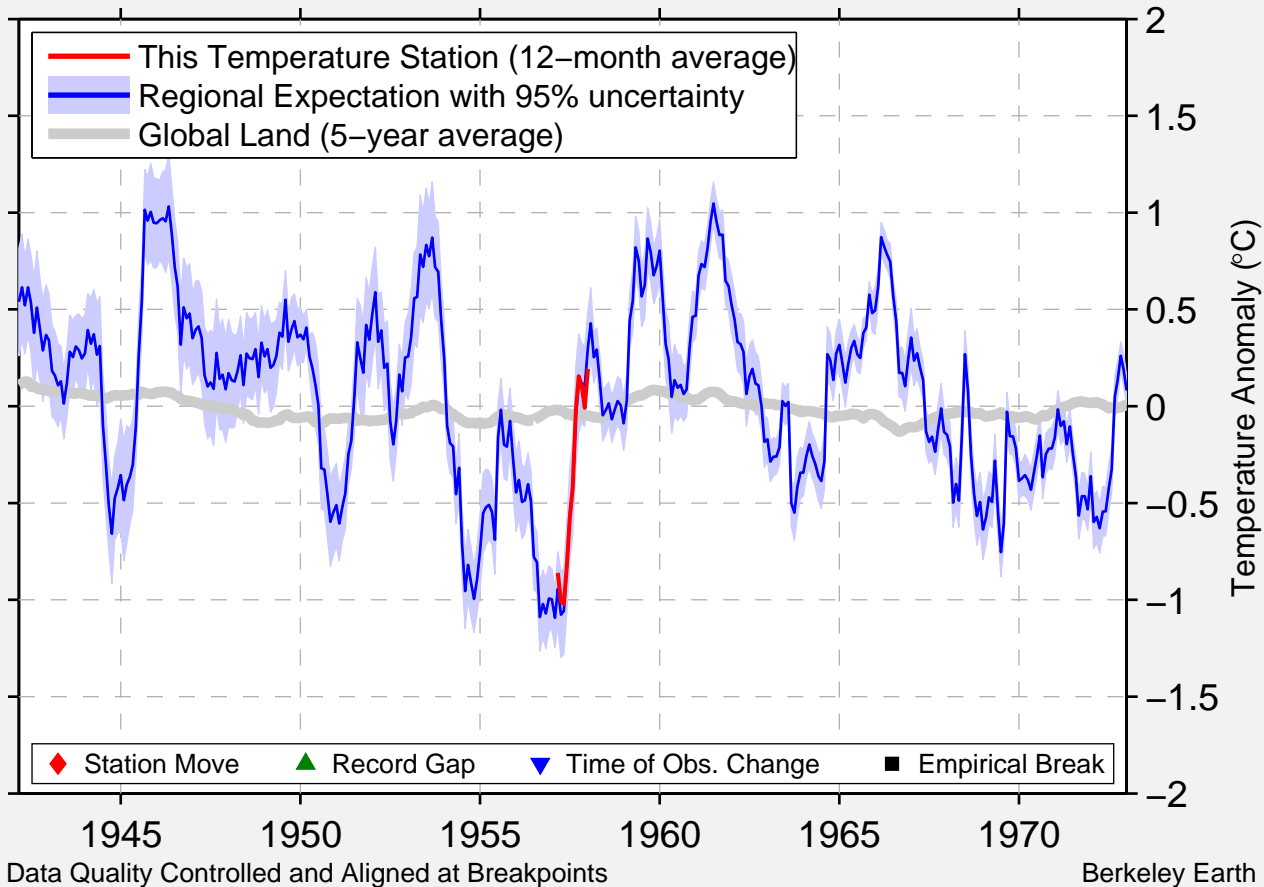

SUI-PING

33.150 N, 113.983 E (China)

Data Quality Controlled and Aligned at Breakpoints

Berkeley Earth