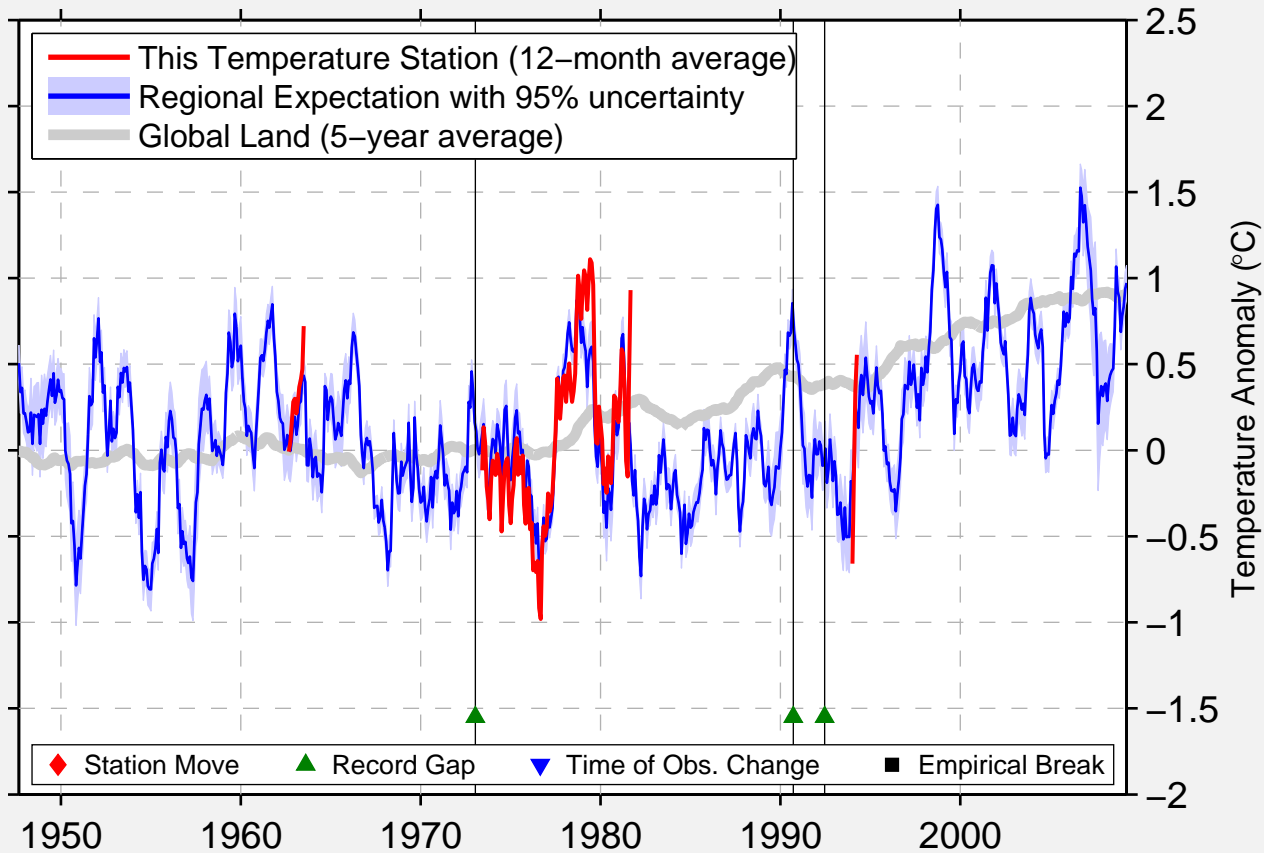

WU-FENG

30.200 N, 110.667 E (China)

Data Quality Controlled and Aligned at Breakpoints

Berkeley Earth