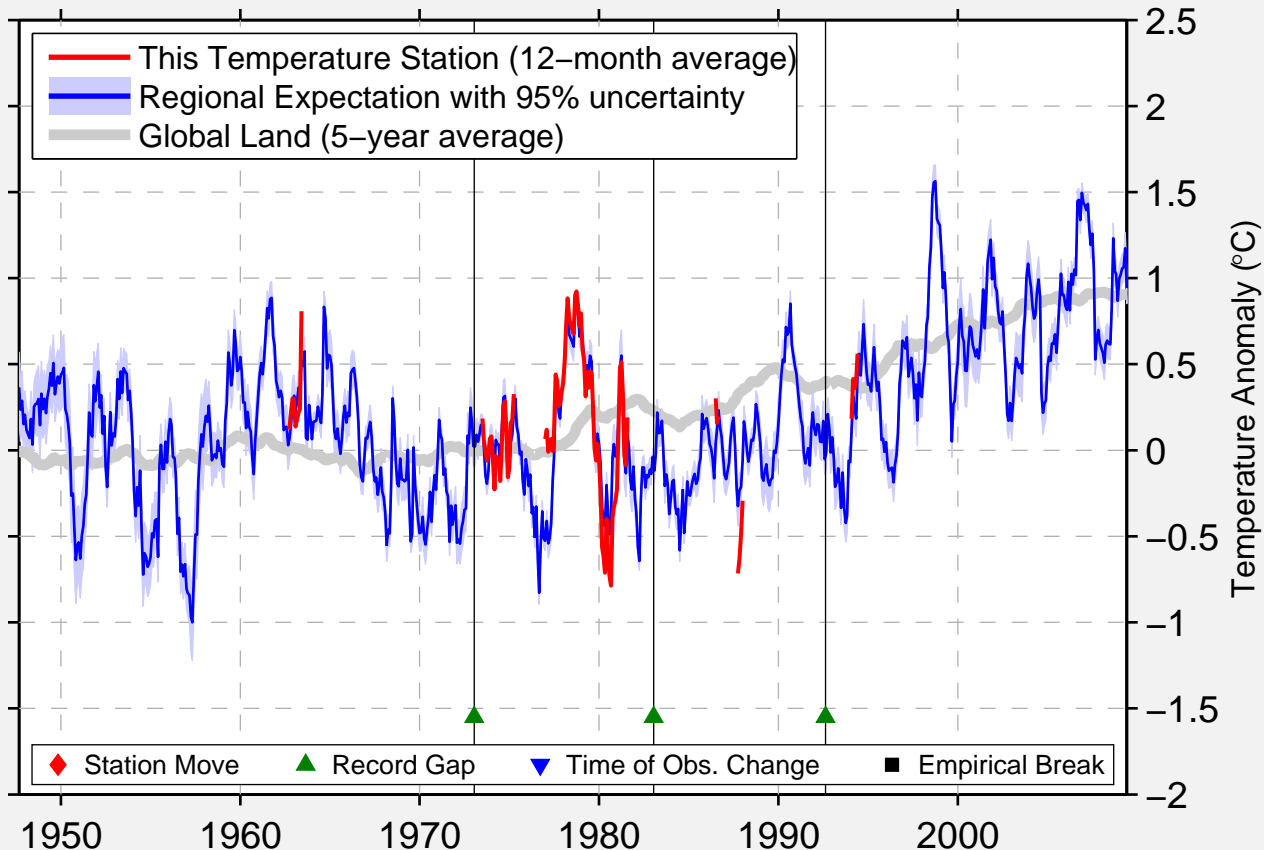

QIZHOU

30.067 N, 115.333 E (China)

Data Quality Controlled and Aligned at Breakpoints

Berkeley Earth