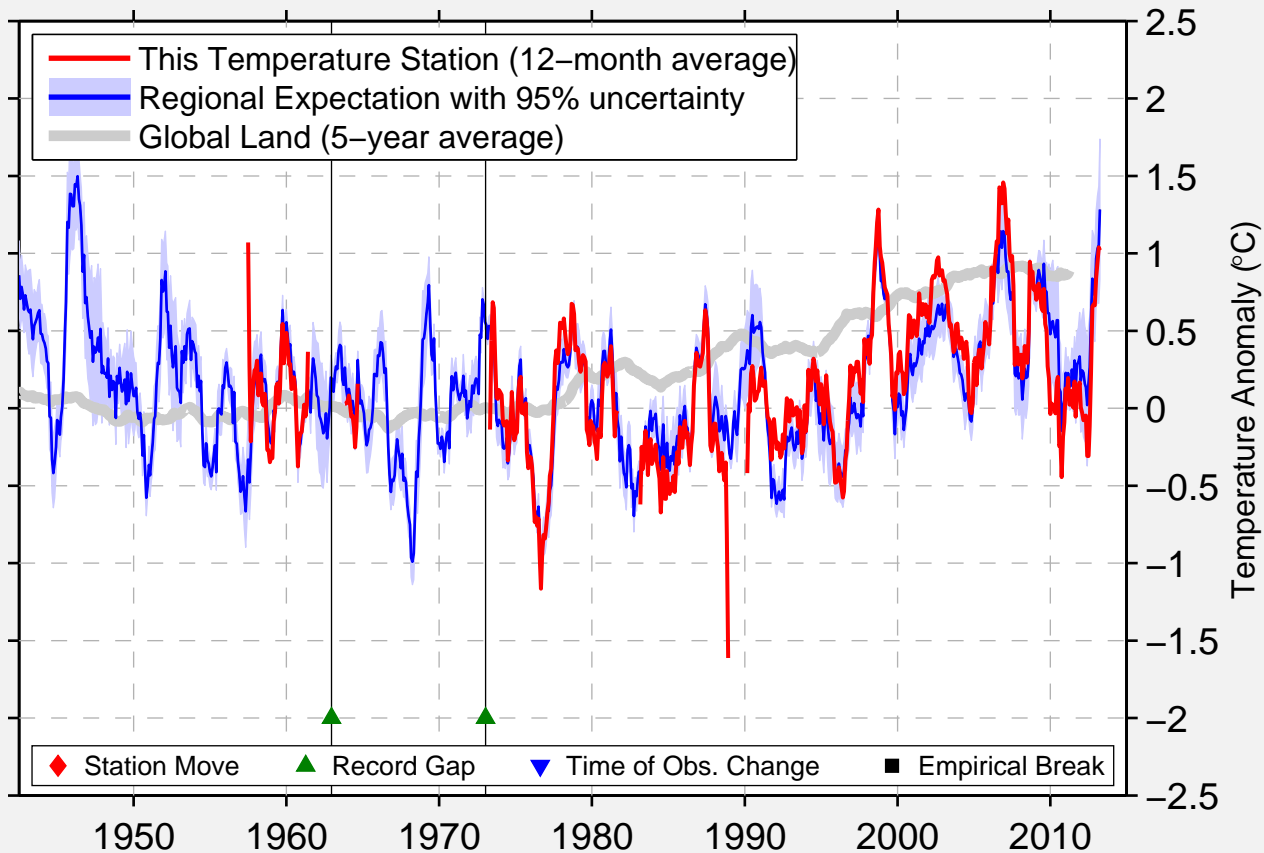

# YAAN

29.983 N, 103.000 E (China)

Data Quality Controlled and Aligned at Breakpoints

Berkeley Earth