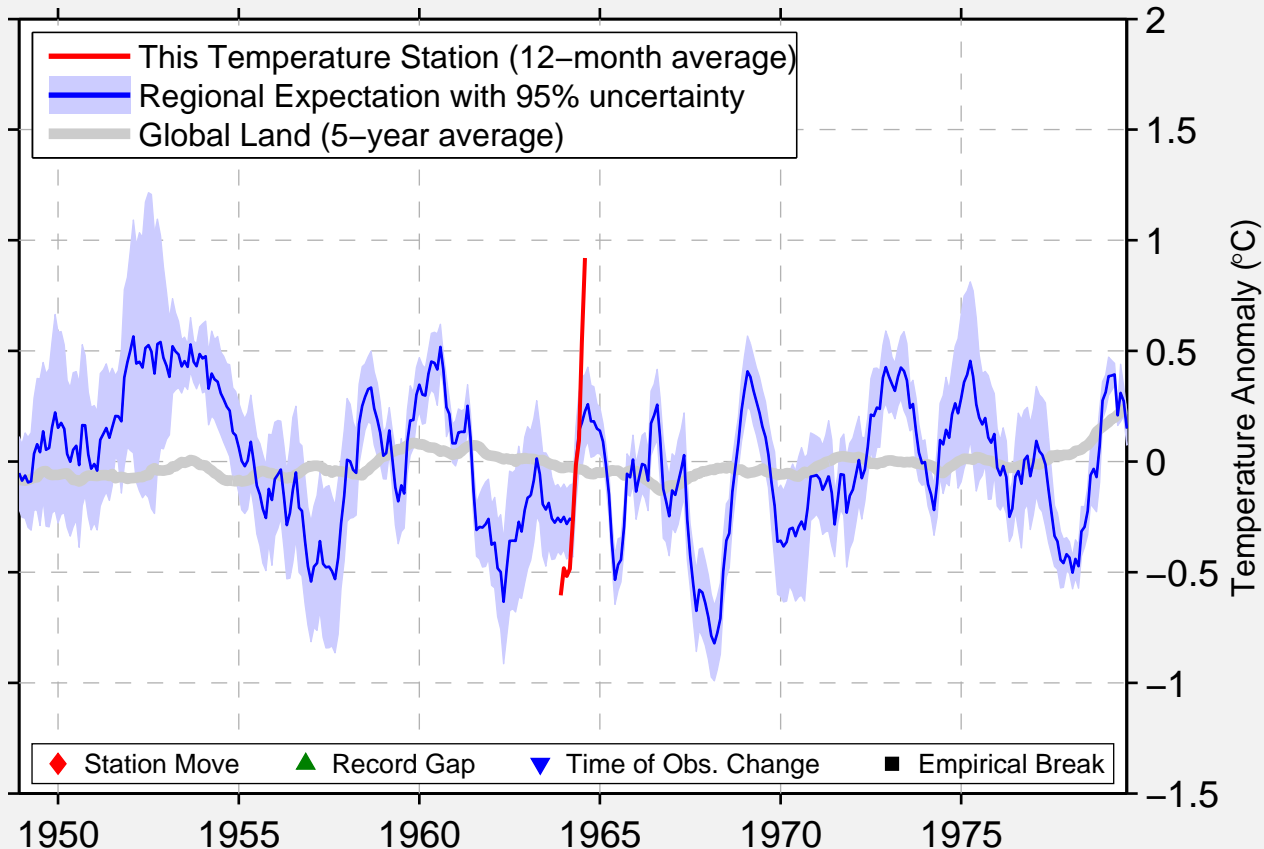

# ZHONGDIAN

27.700 N, 99.700 E (China)

◆ Station Move    ▲ Record Gap    ▼ Time of Obs. Change    ■ Empirical Break