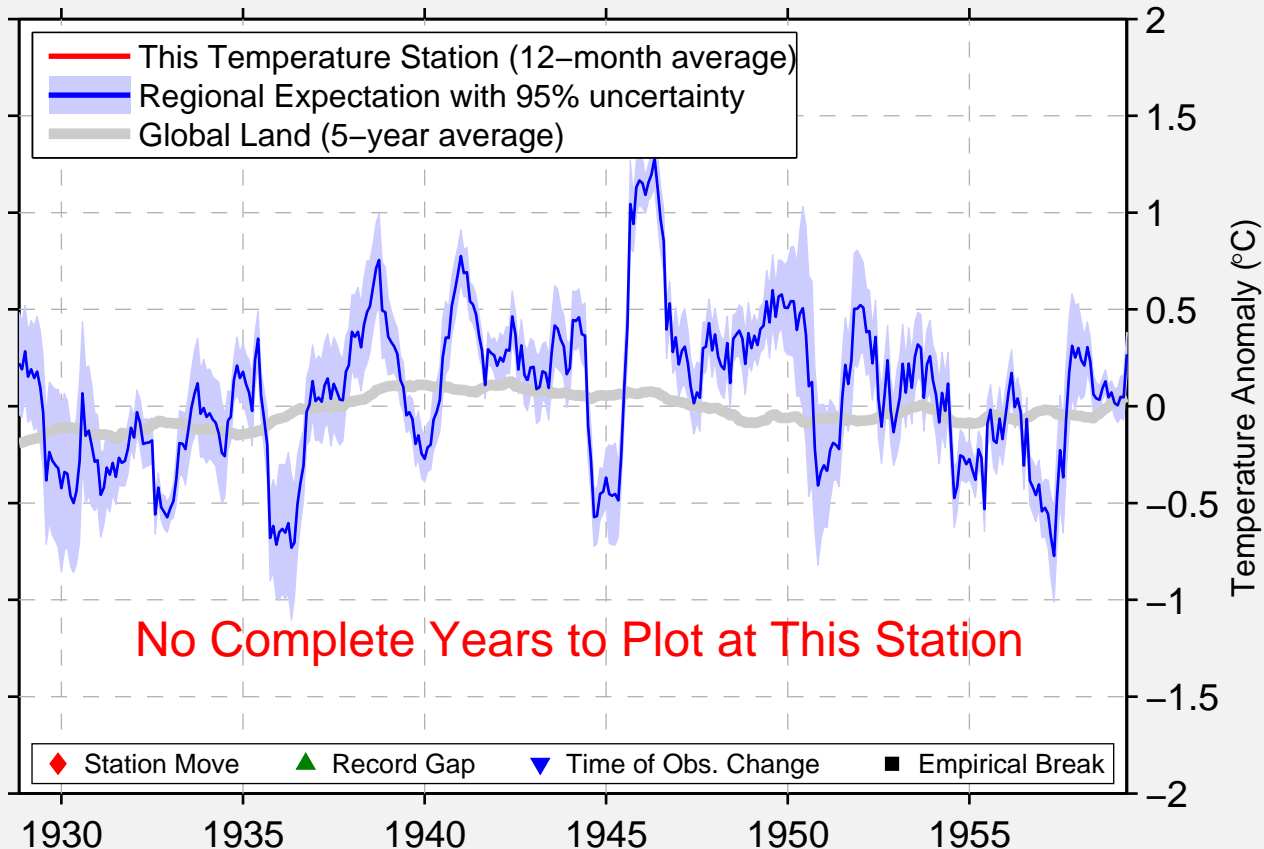

# SUI-CHUAN

26.333 N, 114.500 E (China)

Data Quality Controlled and Aligned at Breakpoints

Berkeley Earth