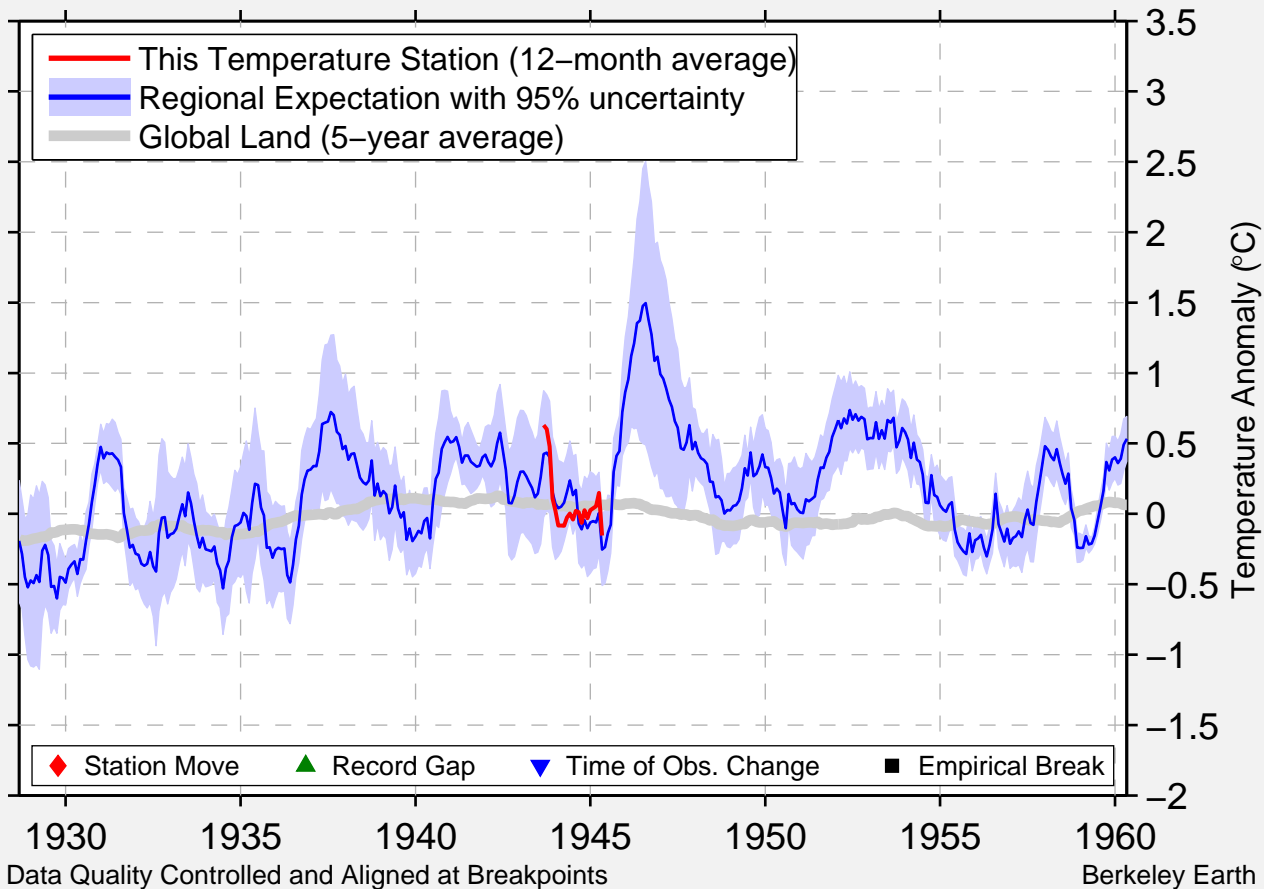

YANGKAI CHINA AAB

25.500 N, 103.083 E (China)

Data Quality Controlled and Aligned at Breakpoints

Berkeley Earth