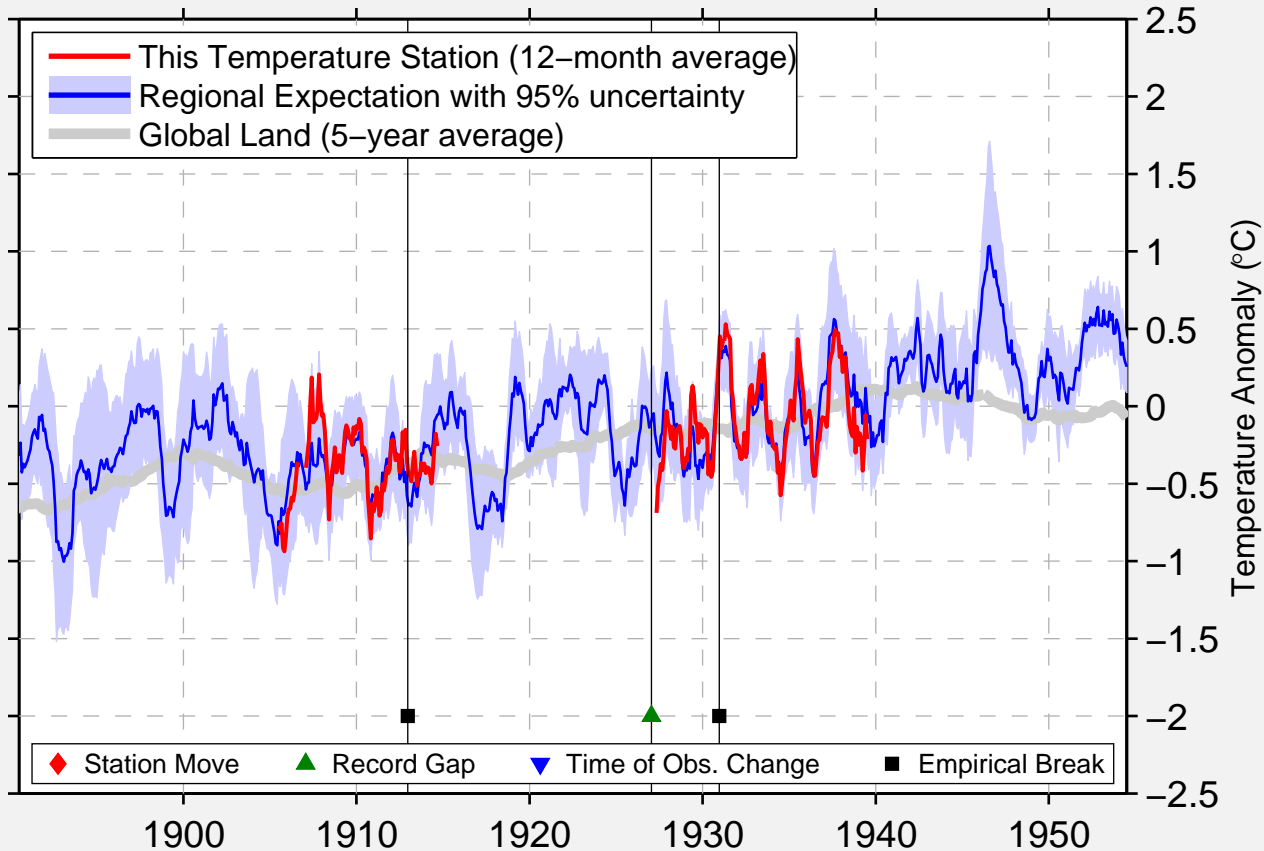

YUNNAN-FOU

25.100 N, 100.530 E (China)

Data Quality Controlled and Aligned at Breakpoints

Berkeley Earth