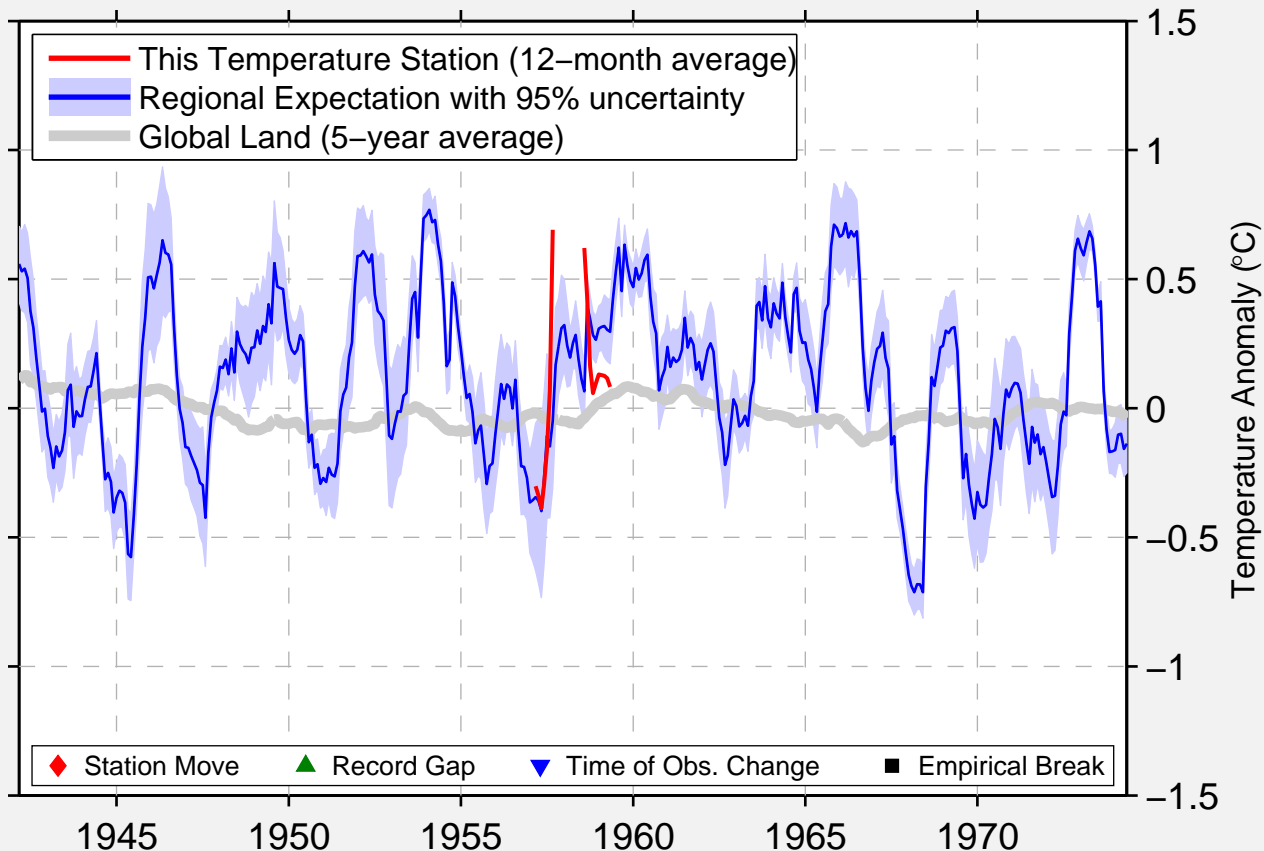

CHIA-YI

23.450 N, 120.383 E (China)

◆ Station Move ▲ Record Gap ▼ Time of Obs. Change ■ Empirical Break