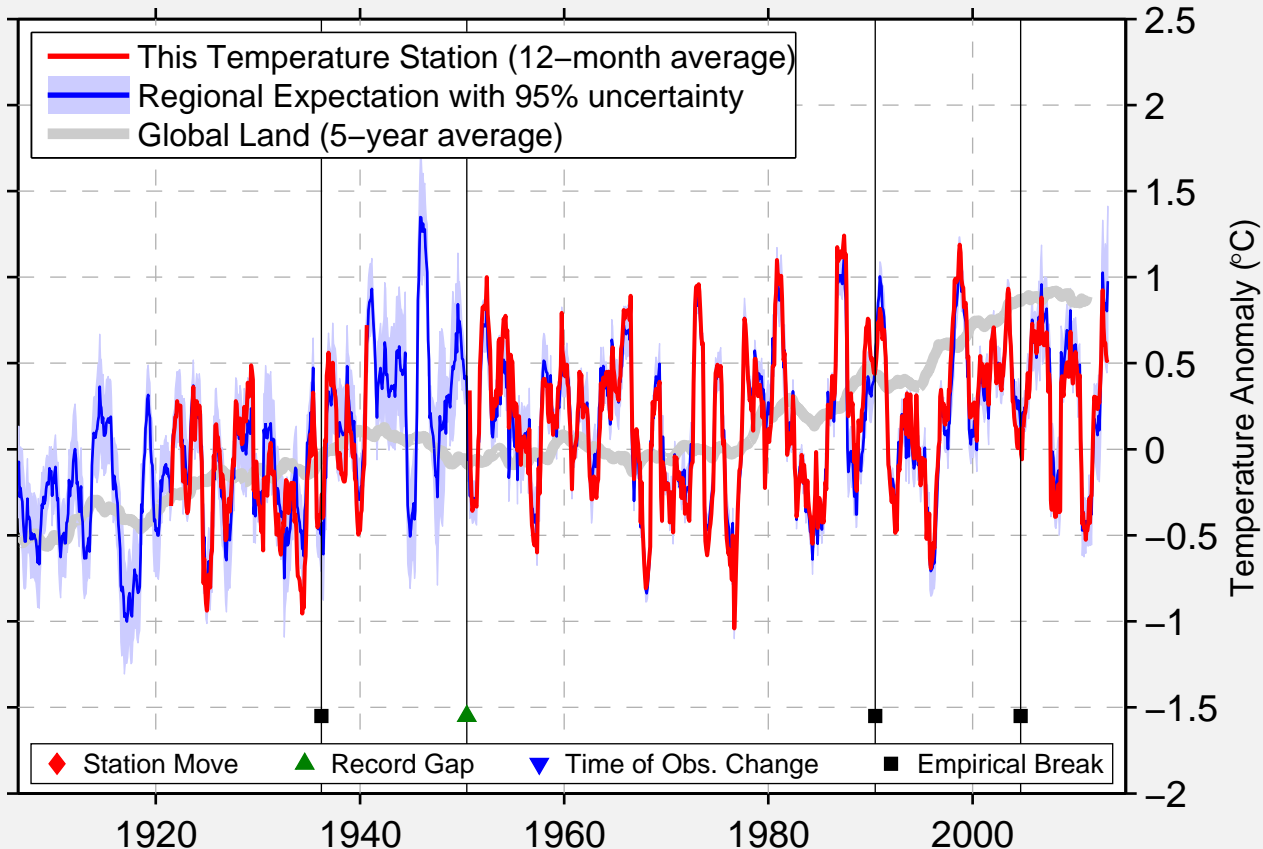

FORT BAYARD

21.149 N, 110.363 E (China)

Data Quality Controlled and Aligned at Breakpoints

Berkeley Earth