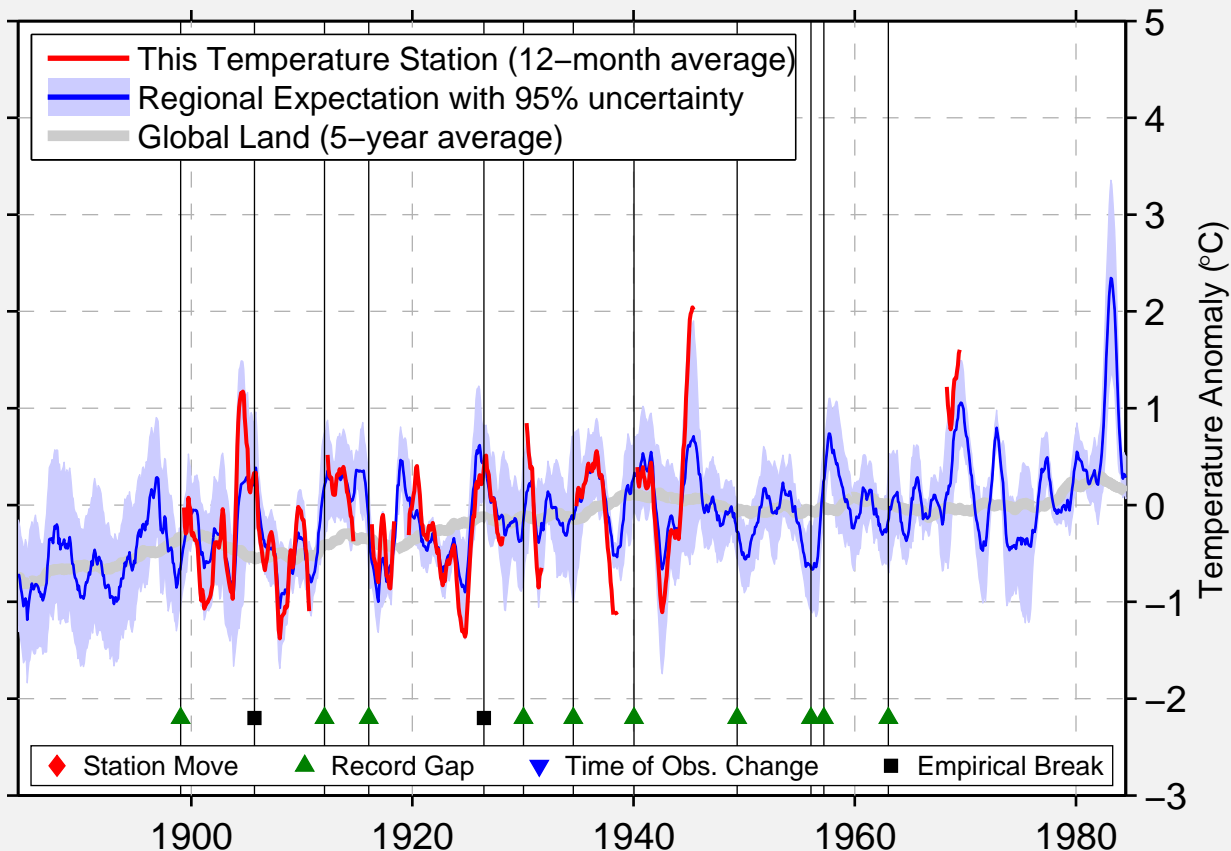

IQUIQUE (ISL)

20.230 S, 70.150 W (Chile)

Data Quality Controlled and Aligned at Breakpoints

Berkeley Earth