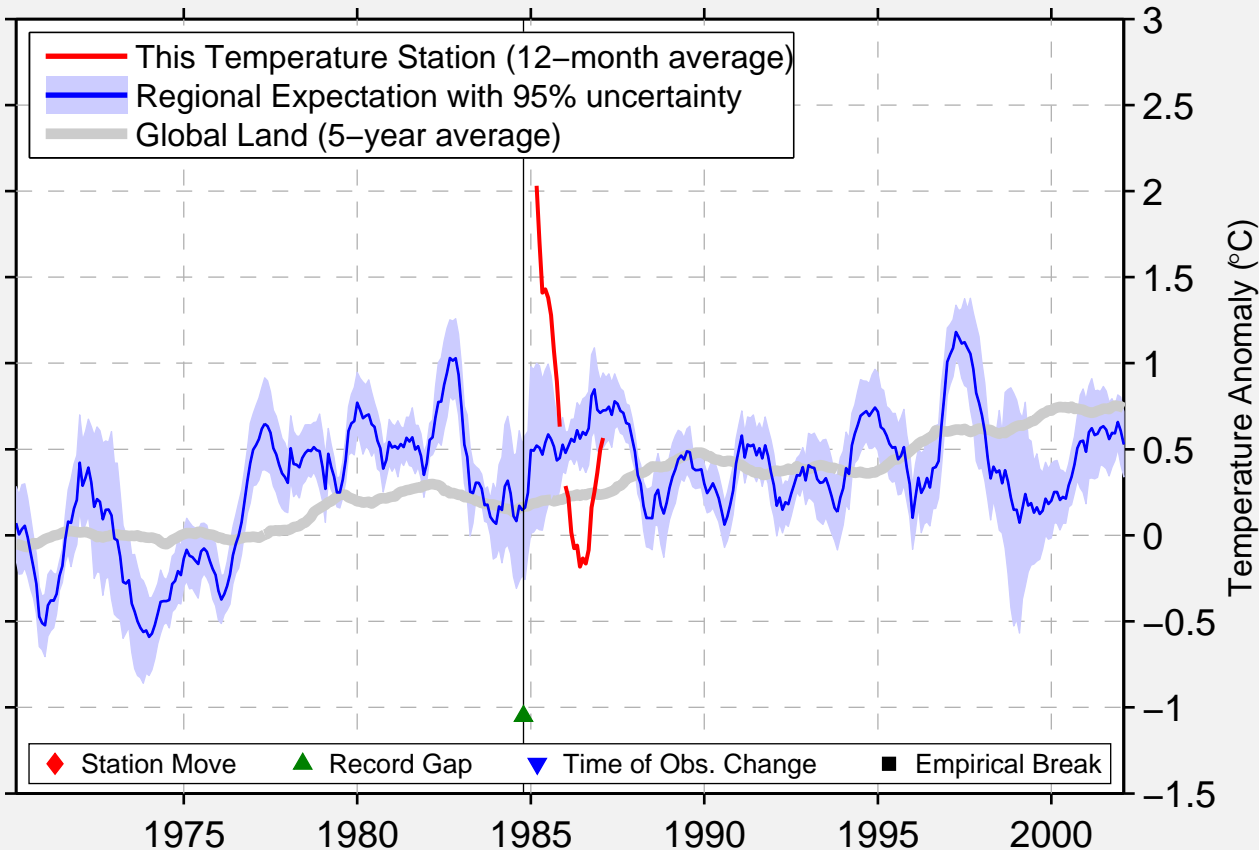

EL BELLOTO(CAFB)

33.050 S, 71.417 W (Chile)

Data Quality Controlled and Aligned at Breakpoints

Berkeley Earth