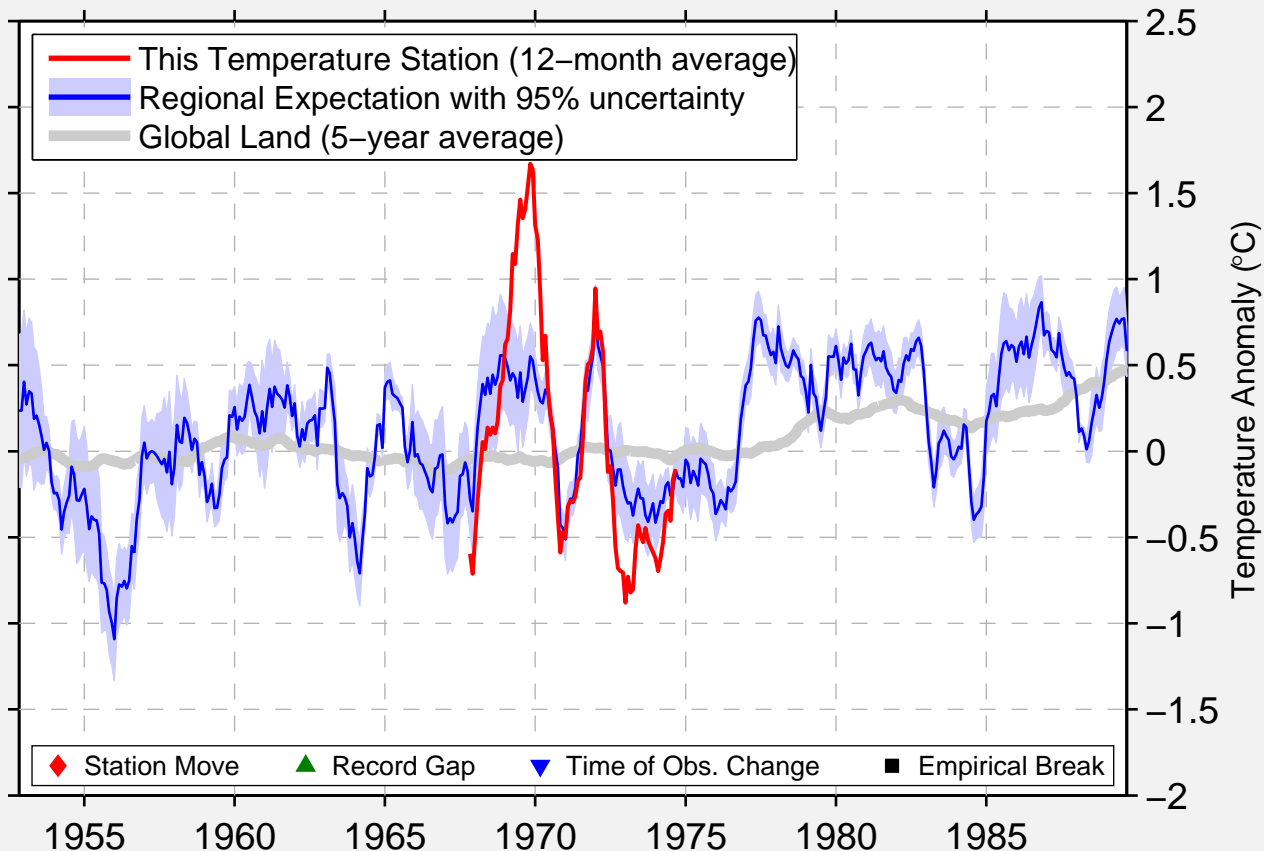

RANCAGUA

34.200 S, 70.800 W (Chile)

Data Quality Controlled and Aligned at Breakpoints

Berkeley Earth