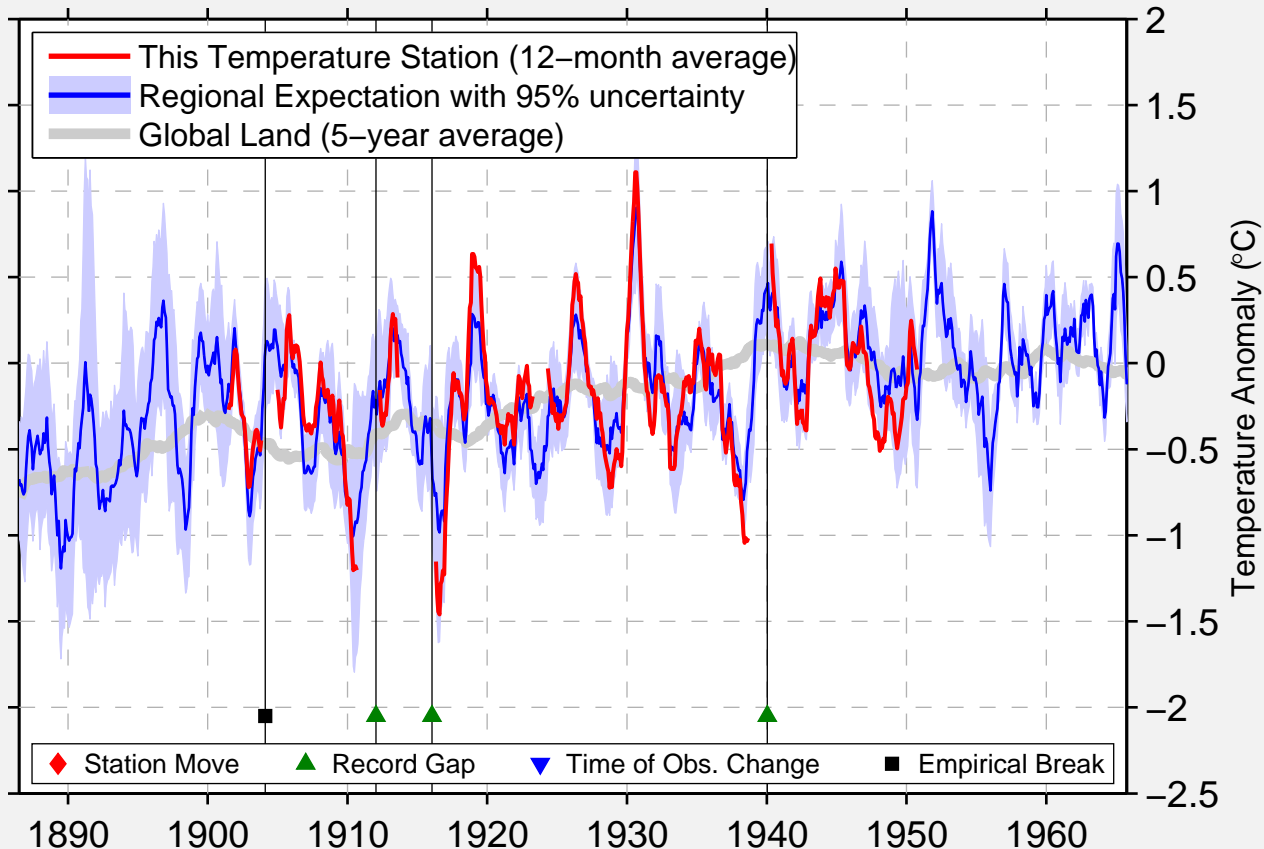

PUNTA CARRAN

35.600 S, 73.630 W (Chile)

Data Quality Controlled and Aligned at Breakpoints

Berkeley Earth