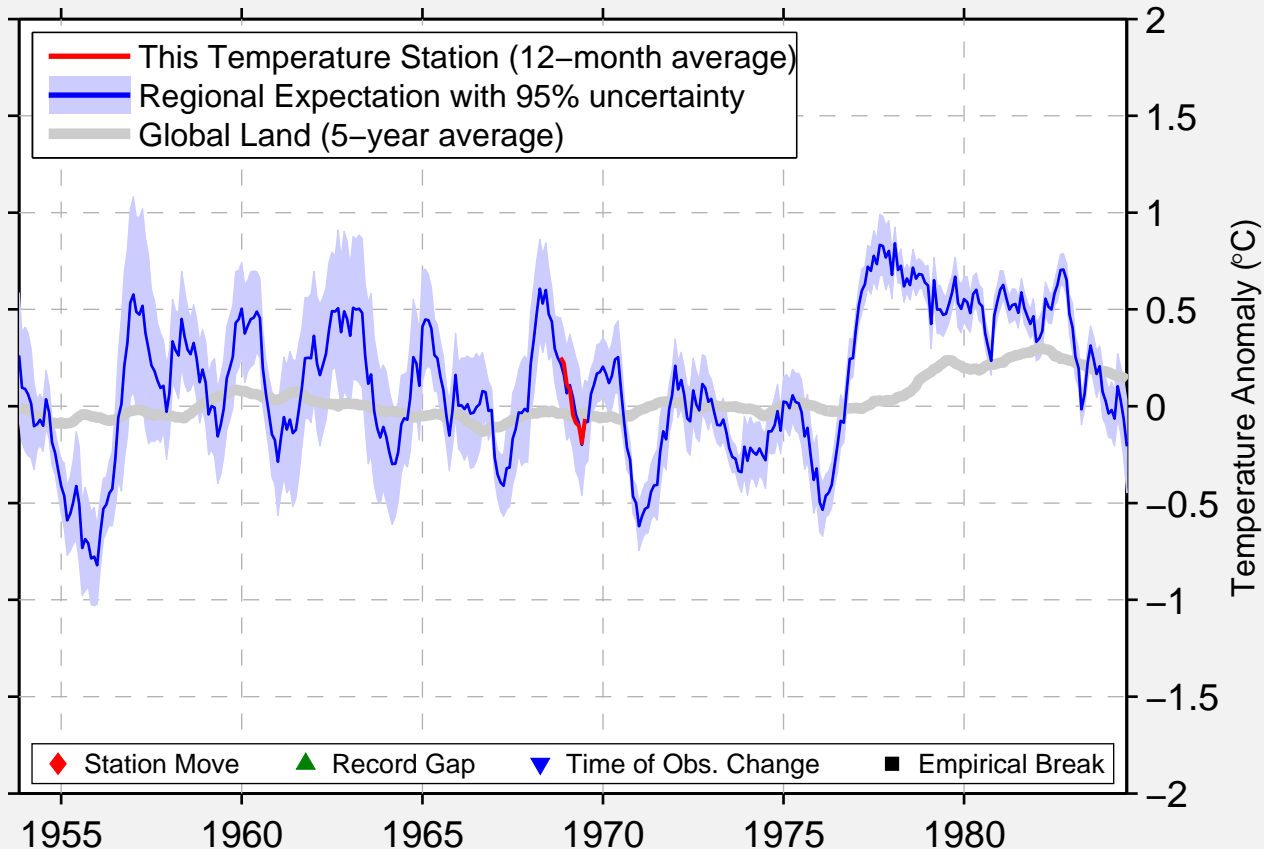

VALDIVIA (PI)  
39.620 S, 73.070 W (Chile)

Data Quality Controlled and Aligned at Breakpoints

Berkeley Earth