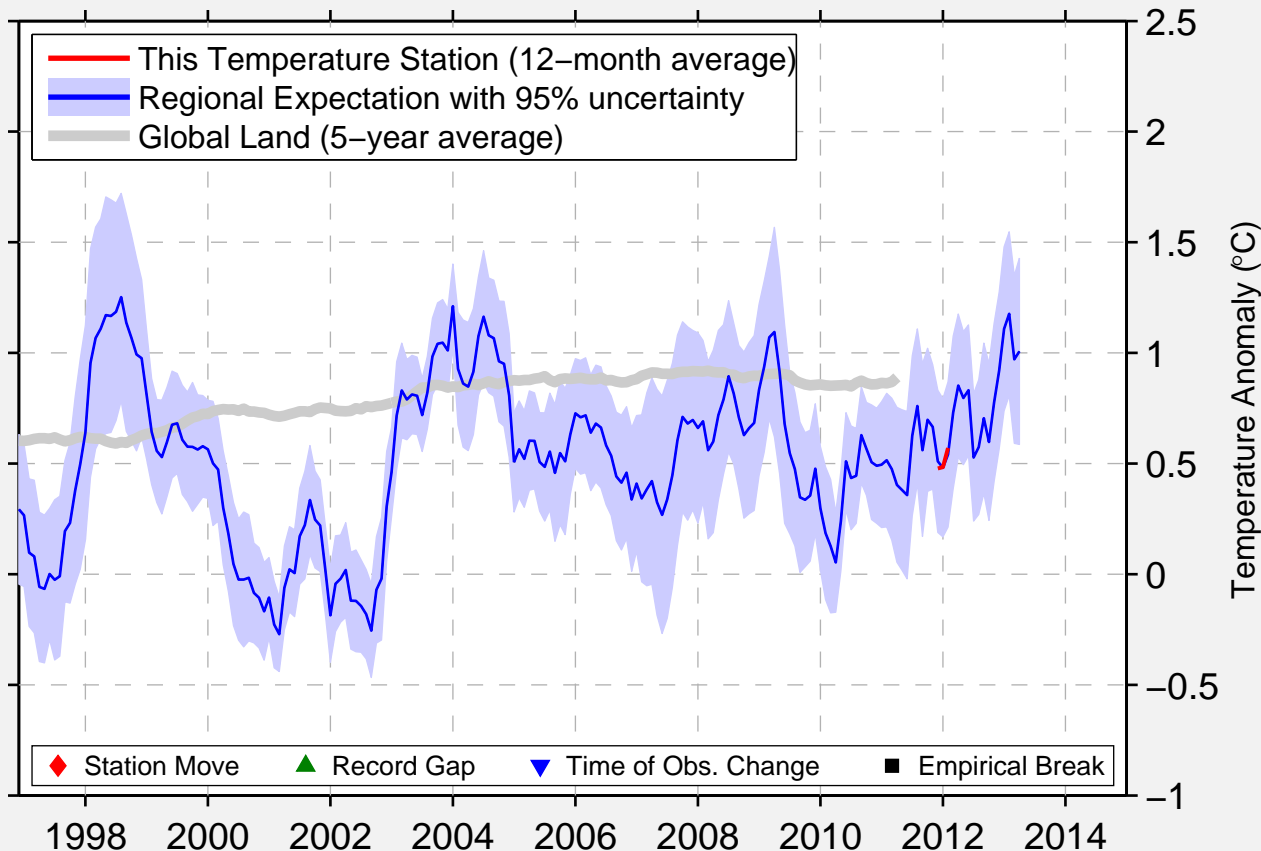

PUERTO NATALES

51.683 S, 72.517 W (Chile)

Data Quality Controlled and Aligned at Breakpoints

Berkeley Earth