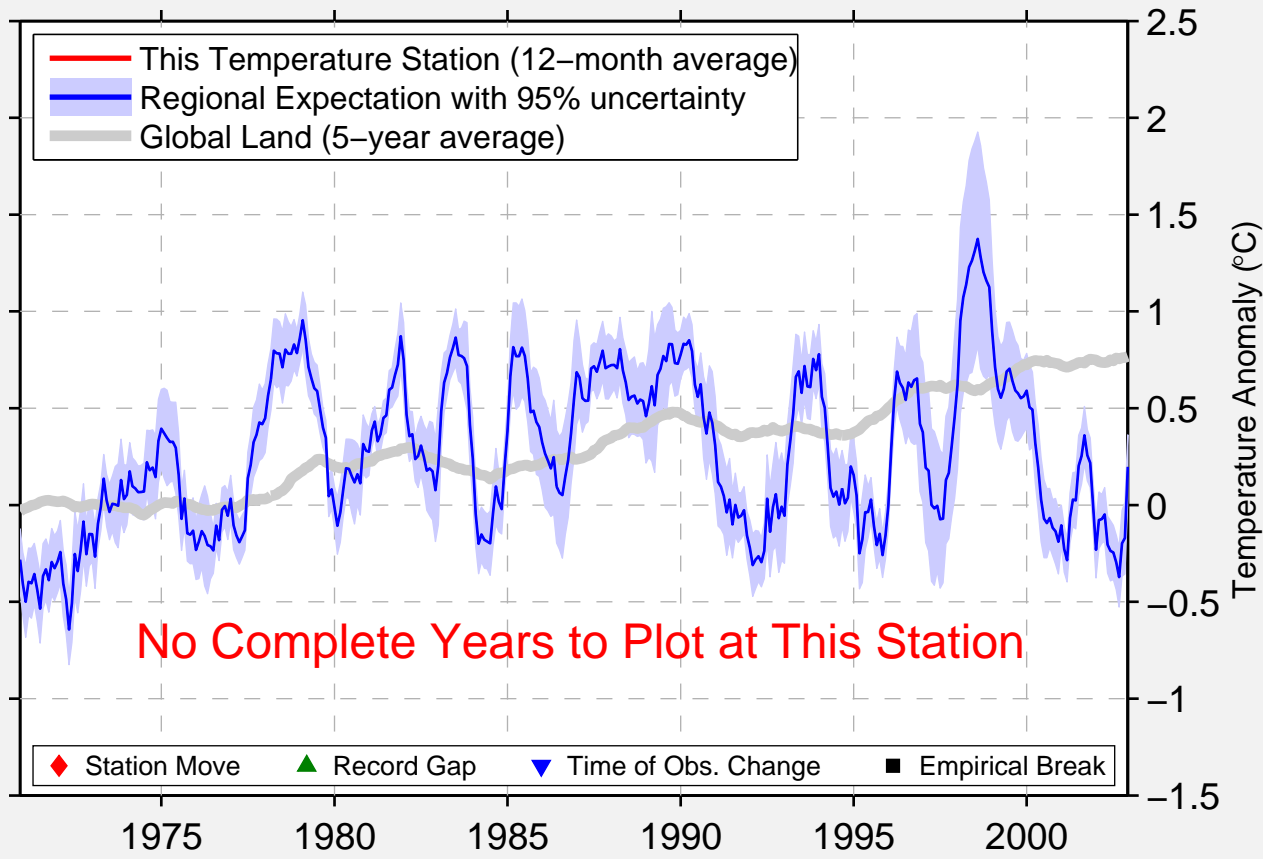

DESTACAMENTO

53.150 S, 70.900 W (Chile)

No Complete Years to Plot at This Station

◆ Station Move ▲ Record Gap ▼ Time of Obs. Change ■ Empirical Break