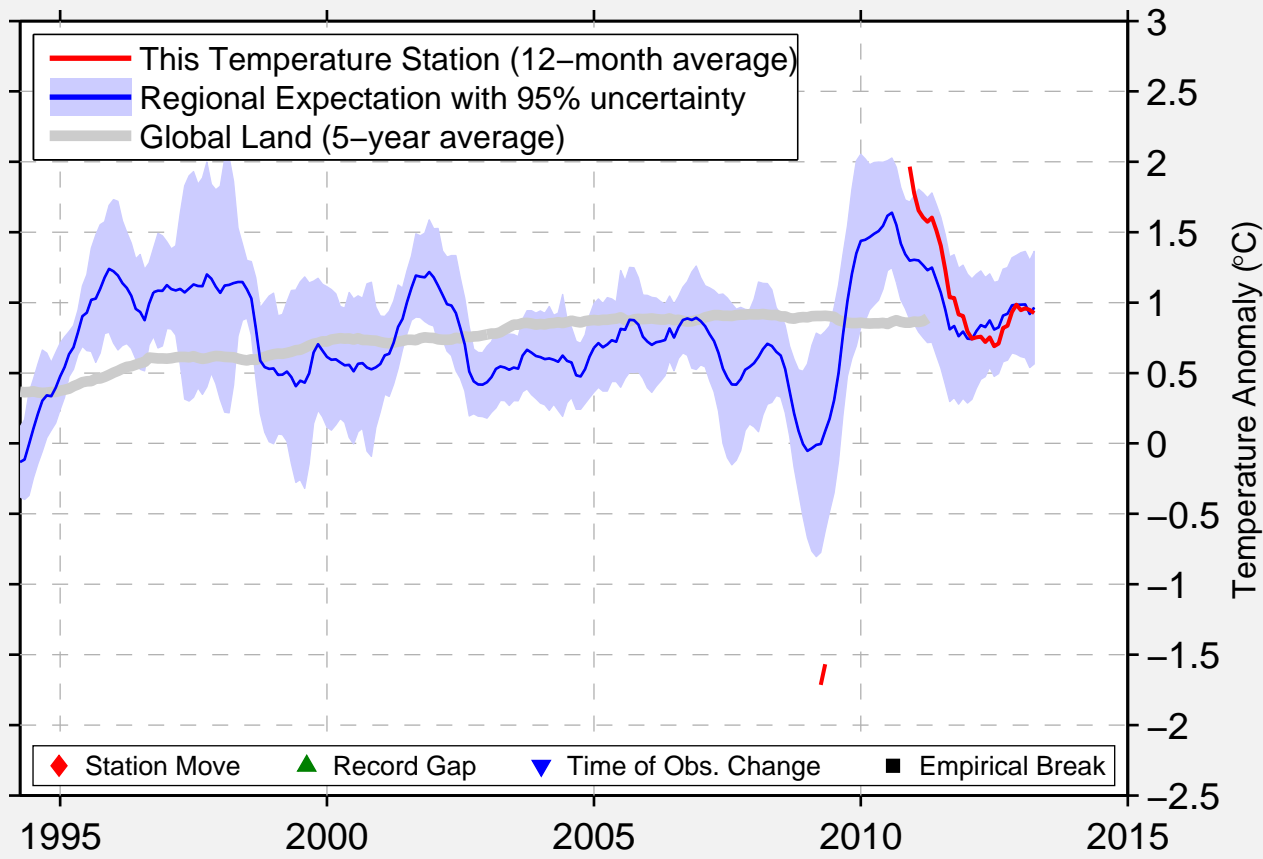

# BOA VISTA RABIL

16.133 N, 22.883 W (Cape Verde)

◆ Station Move    ▲ Record Gap    ▼ Time of Obs. Change    ■ Empirical Break

Data Quality Controlled and Aligned at Breakpoints

Berkeley Earth