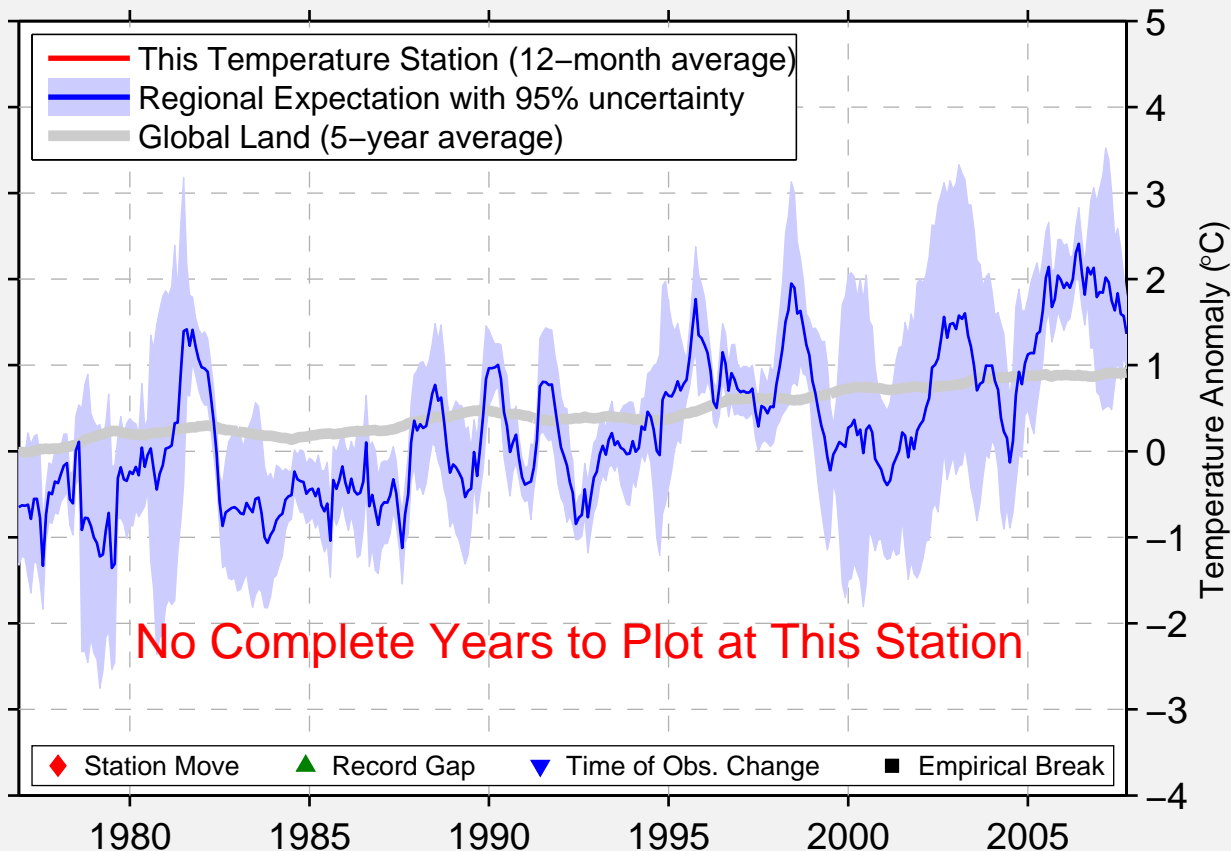

ALERT (READAC)

82.500 N, 62.367 W (Canada)

Data Quality Controlled and Aligned at Breakpoints

Berkeley Earth