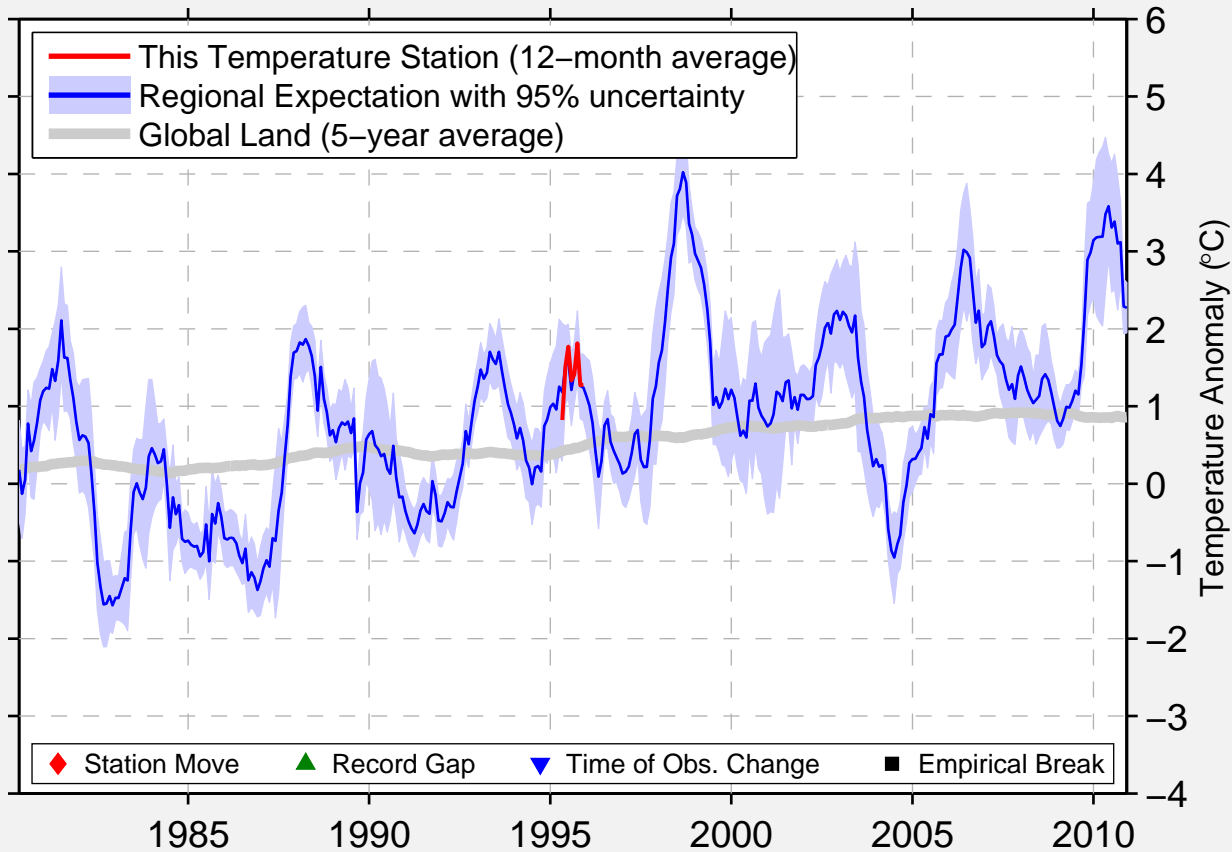

MOULD BAY CAMP

76.233 N, 119.317 W (Canada)

◆ Station Move ▲ Record Gap ▼ Time of Obs. Change ■ Empirical Break

Data Quality Controlled and Aligned at Breakpoints

Berkeley Earth