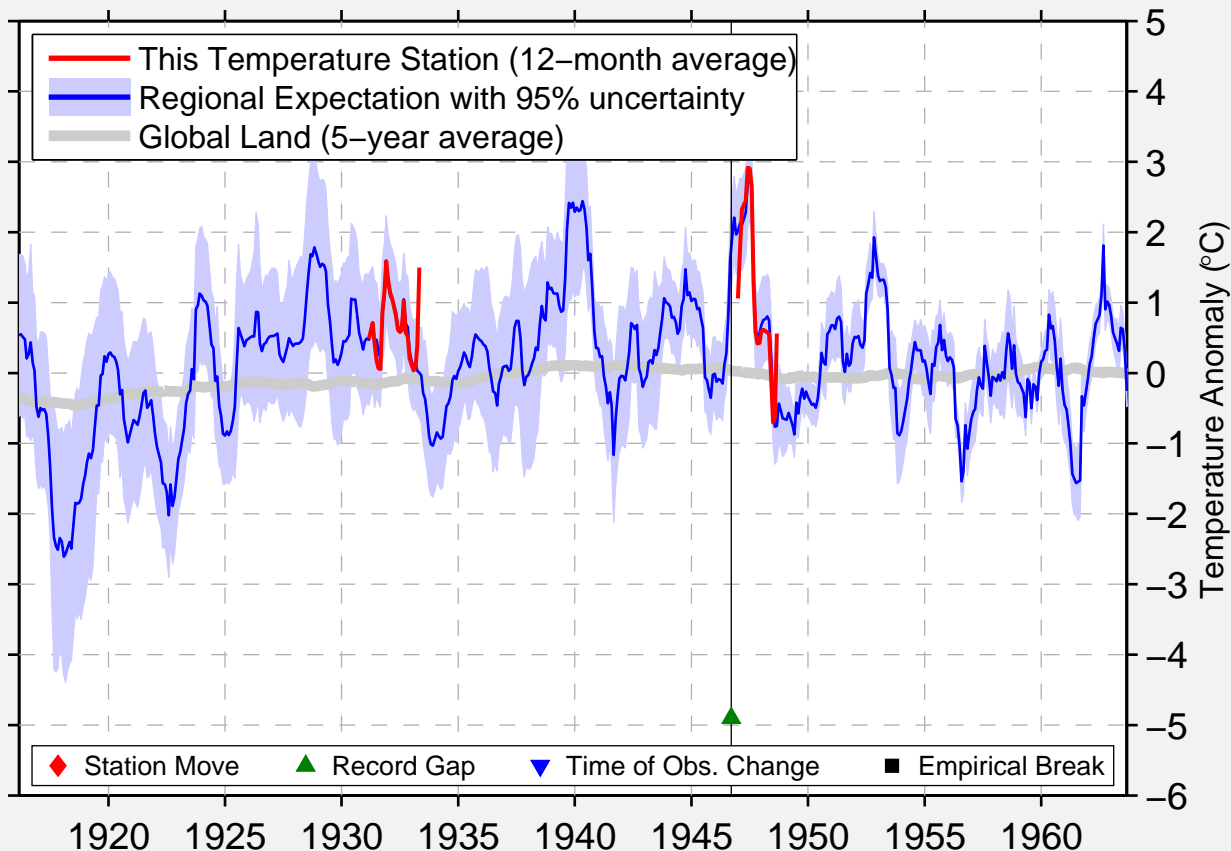

DUNDAS HARBOUR

74.530 N, 82.380 W (Canada)

Data Quality Controlled and Aligned at Breakpoints

Berkeley Earth