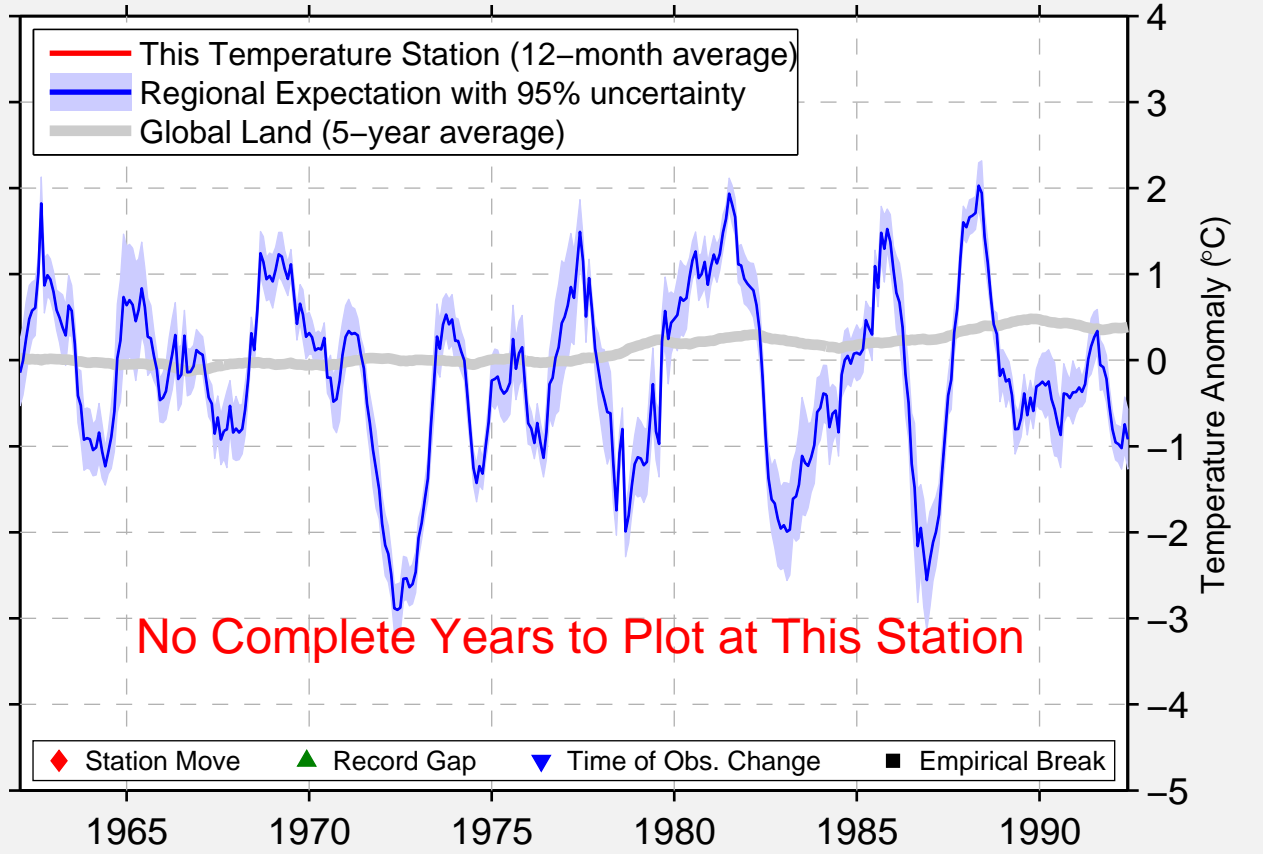

NANISIVIK

72.967 N, 84.383 W (Canada)

No Complete Years to Plot at This Station

◆ Station Move ▲ Record Gap ▼ Time of Obs. Change ■ Empirical Break