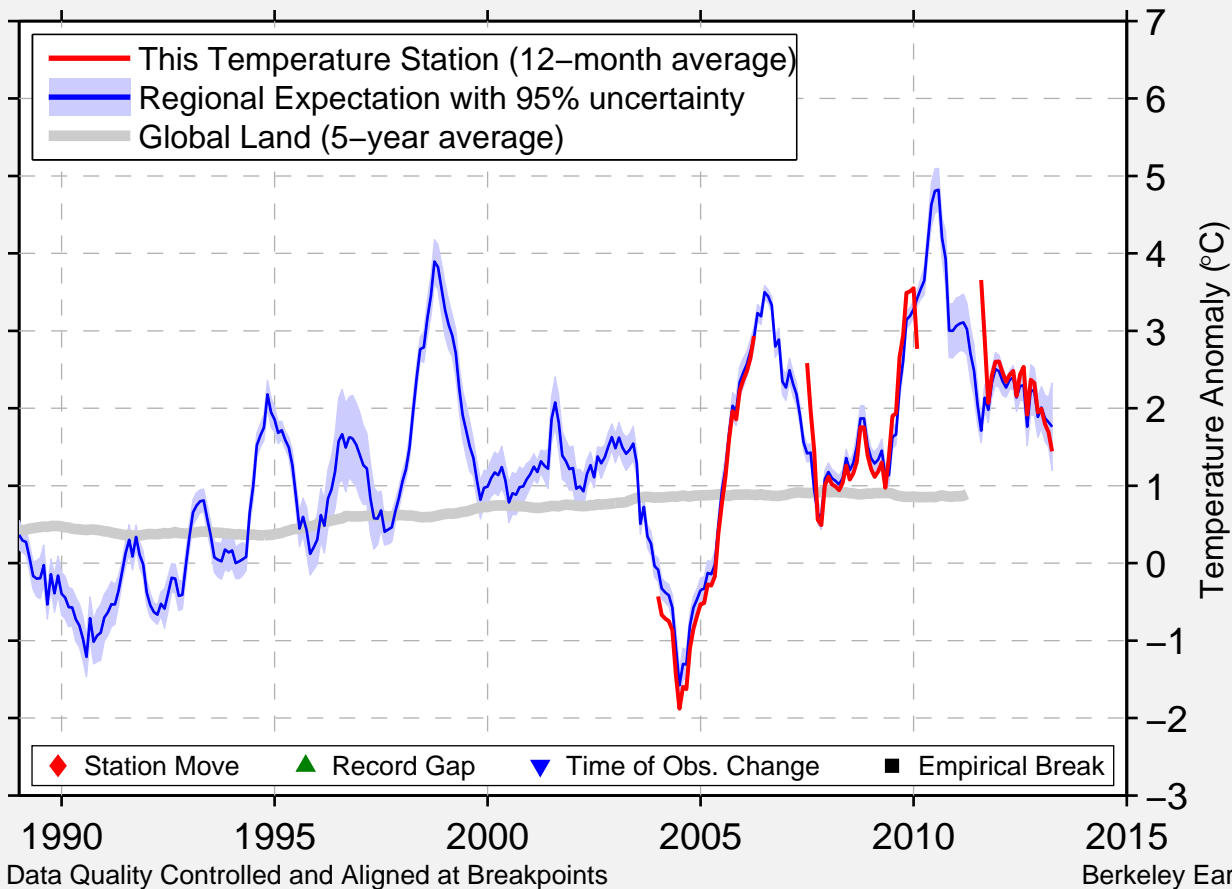

SPENCE BAY/TALOYOAK

69.550 N, 93.583 W (Canada)

Data Quality Controlled and Aligned at Breakpoints

Berkeley Earth