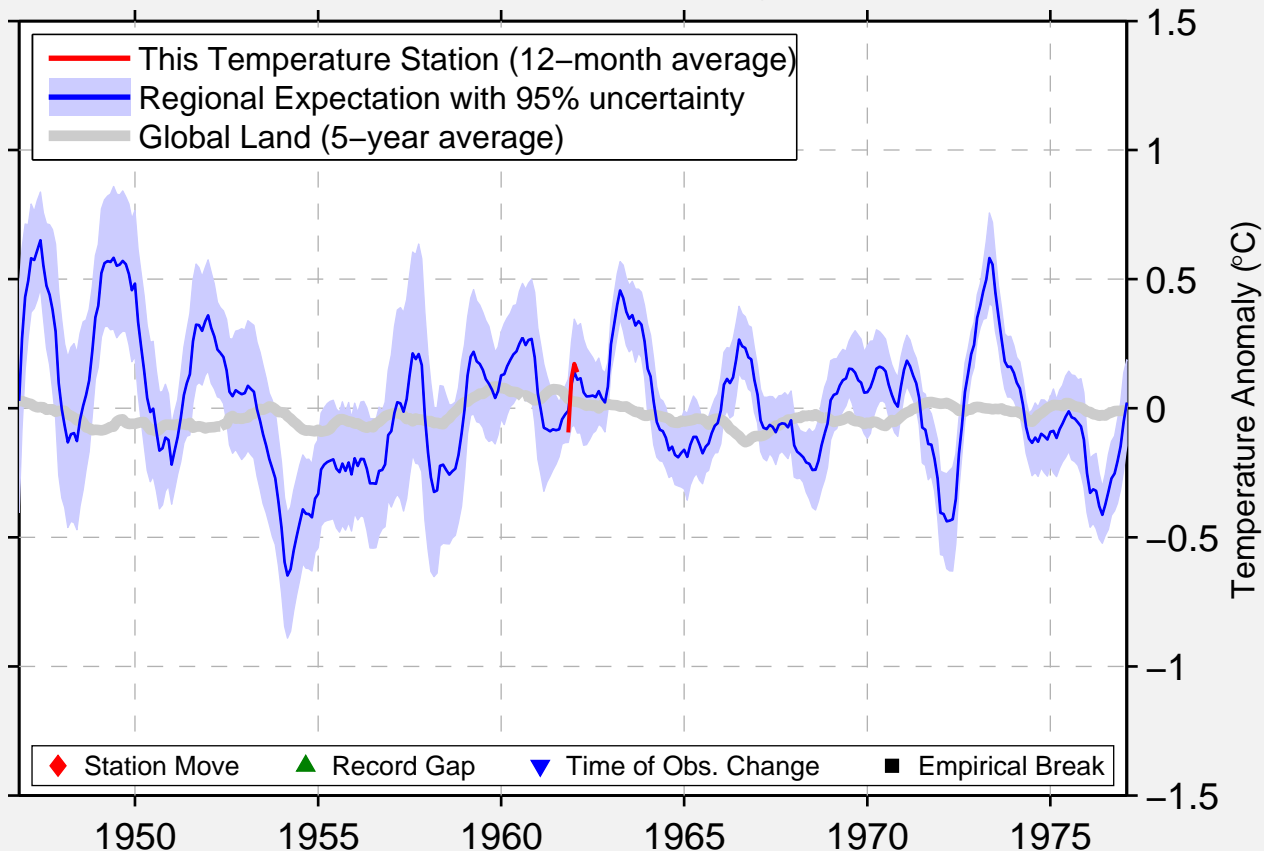

AMBRIZETE ANGO AMBR

7.300 S, 12.900 E (Angola)

Data Quality Controlled and Aligned at Breakpoints

Berkeley Earth